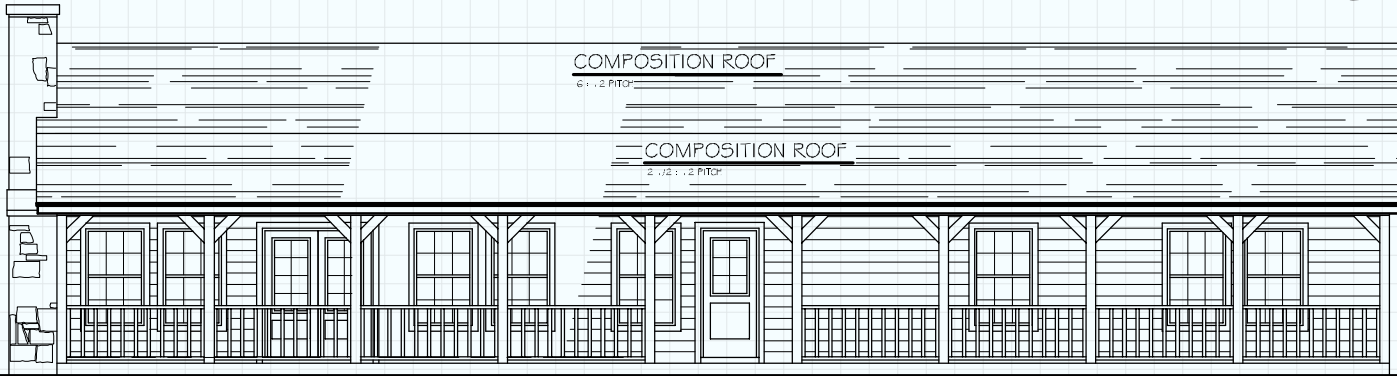

34535 IH 10 West  
 Boerne, TX 78006  
 (830) 249-2920  
 hillcountryclassics.com

**THE FREDERICKSBURG 1 #2139**

LIVING 2,139  
 PORCH 627  
 TOTAL SQ.FT. 2,766