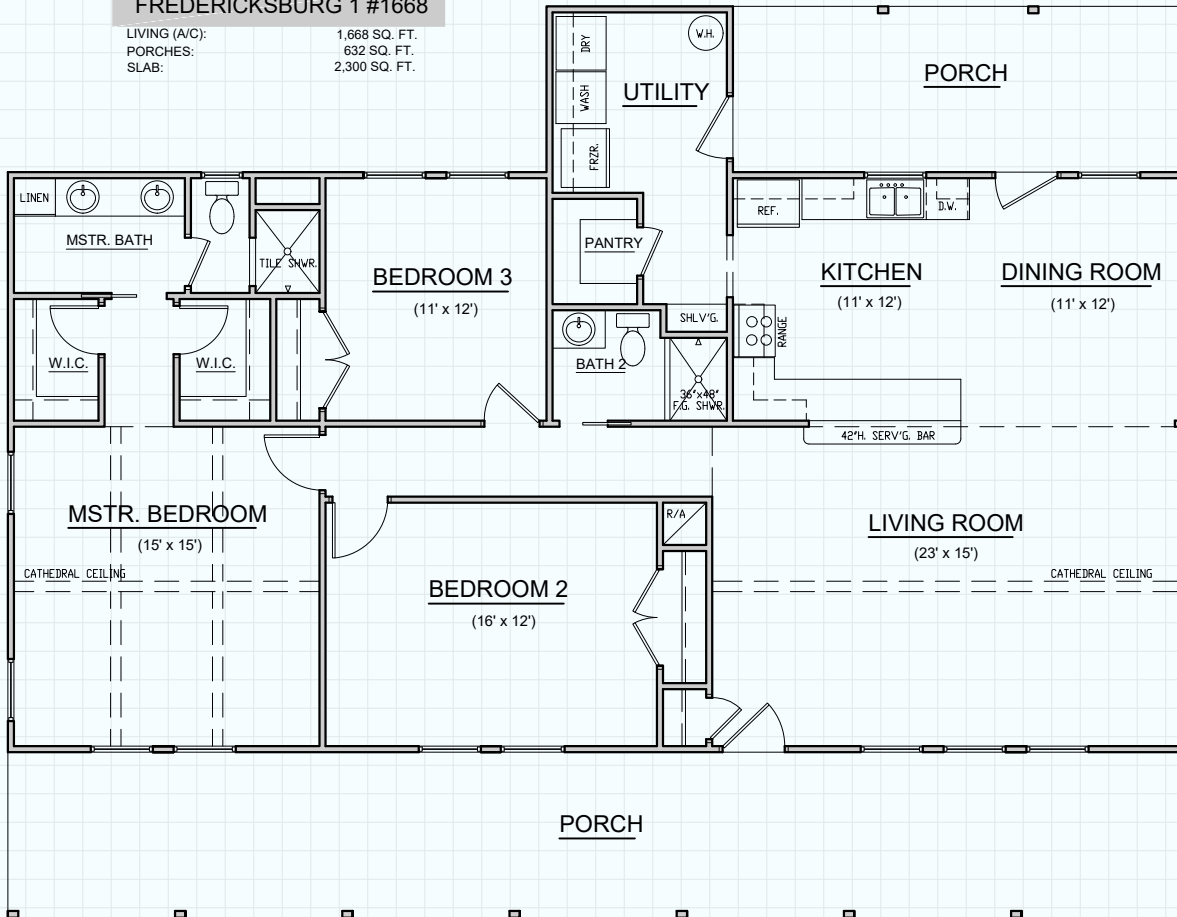

FREDERICKSBURG 1 #1668

LIVING (A/C): 1,668 SQ. FT.
 PORCHES: 632 SQ. FT.
 SLAB: 2,300 SQ. FT.

34535 IH 10 West
 Boerne, TX 78006
 (830) 249-2920
 hillcountryclassics.com