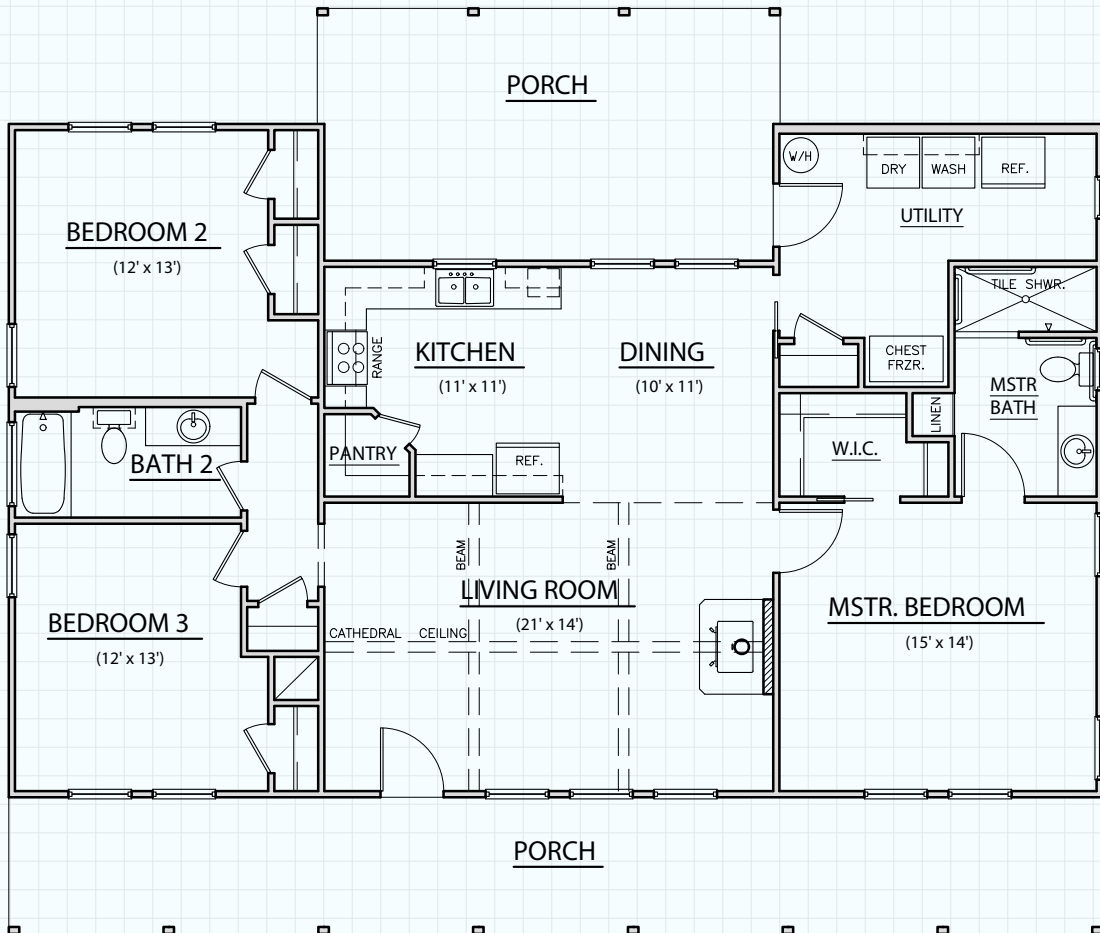

Hill Country
CLASSICS™
CUSTOM HOMES
Boerne Texas

34535 IH 10 West
 Boerne, TX 78006
 (830) 249-2920
 hillcountryclassics.com

FREDERICKSBURG 1 #1525

LIVING (A/C):	1,525 SQ. FT.
PORCHES:	654 SQ. FT.
SLAB:	2,179 SQ. FT.