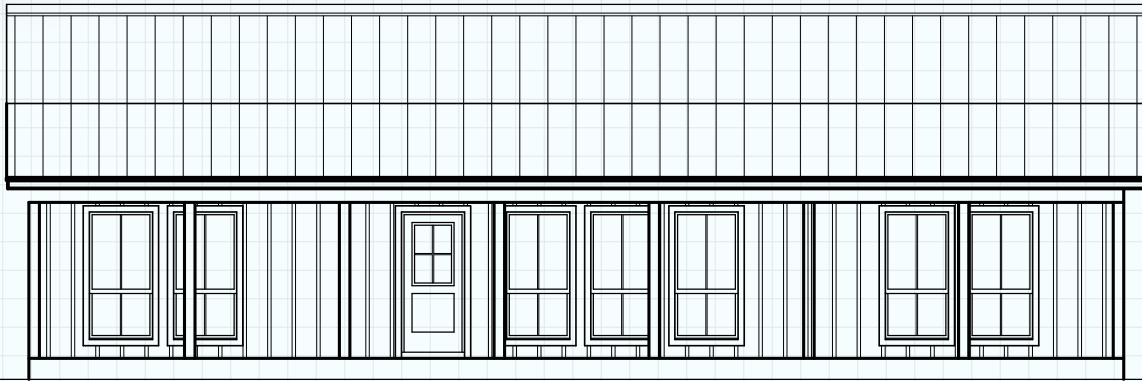

Hill Country
CLASSICS™
CUSTOM HOMES
Boerne Texas

34535 IH 10 West
 Boerne, TX 78006
 (830) 249-2920
 hillcountryclassics.com

FREDERICKSBURG 1 #1525

LIVING (A/C):	1,525 SQ. FT.
PORCHES:	654 SQ. FT.
SLAB:	2,179 SQ. FT.