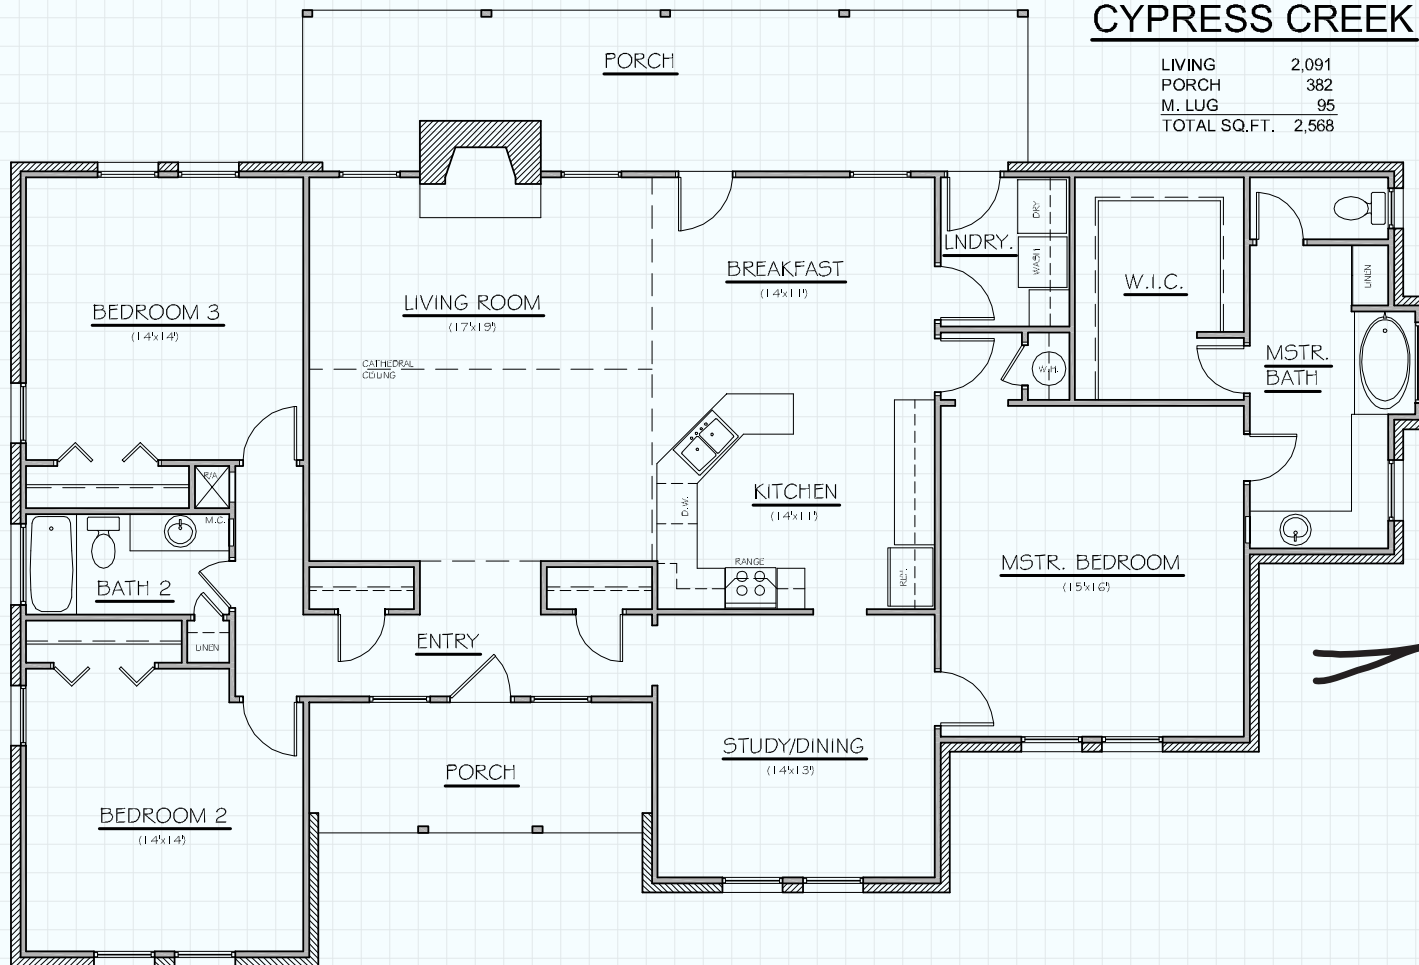

CYPRESS CREEK

LIVING	2,091
PORCH	382
M. LUG	95
TOTAL SQ.FT.	2,568

Hill Country
CLASSICS™
CUSTOM HOMES
Boerne Texas

34535 IH 10 West
 Boerne, TX 78006
 (830) 249-2920
 hillcountryclassics.com