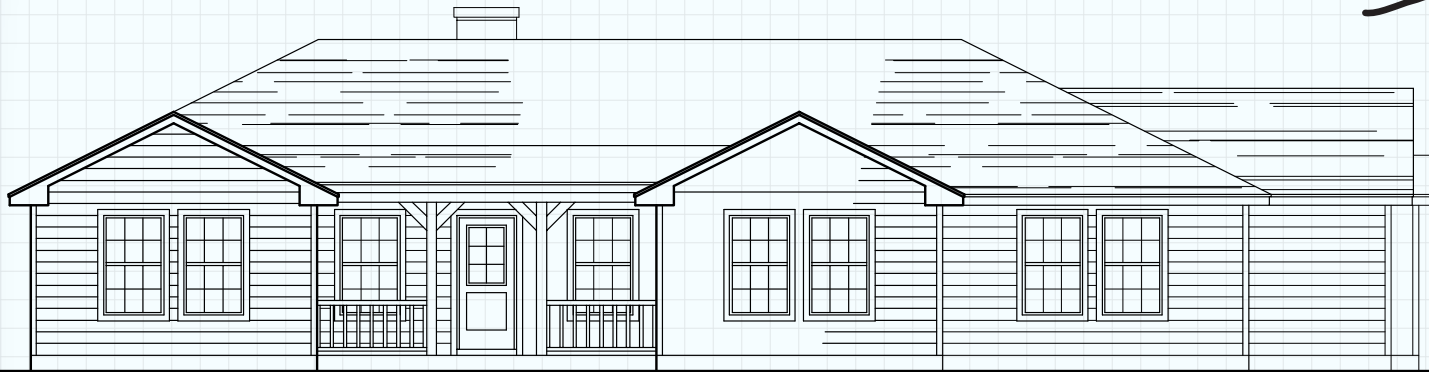

Hill Country CLASSICS™ CUSTOM HOMES

Boerne Texas

34535 IH 10 West
 Boerne, TX 78006
 (830) 249-2920
 hillcountryclassics.com

THE CYPRESS CREEK #2091

LIVING	2,091
PORCH	382
M. LUG	95
TOTAL SQ.FT.	2,568