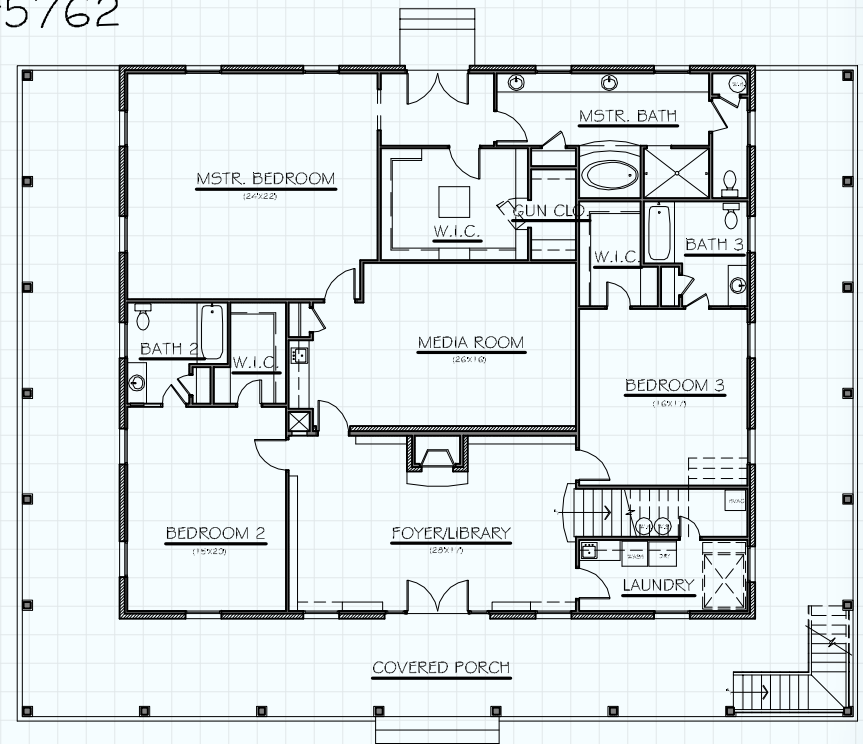

Hill Country
CLASSICS™
CUSTOM HOMES
Boerne Texas

34535 IH 10 West
 Boerne, TX 78006
 (830) 249-2920
 hillcountryclassics.com

CUSTOM HOME #5762

2nd FLOOR PLAN

3,233	FIRST FLOOR
2,529	SECOND FLOOR
5,762	LIVING AREA
1,871	PORCH
2,326	BALCONY
132	MAS. LUG
5,236	SLAB
10,091	TOTAL SQ. FT.

1st FLOOR PLAN