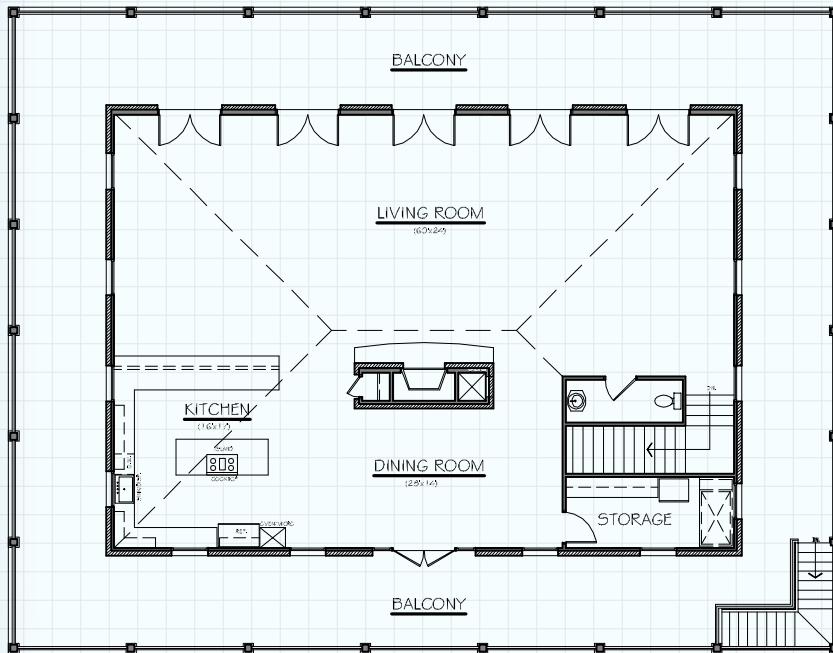

Hill Country
CLASSICS™
CUSTOM HOMES
Boerne Texas

34535 IH 10 West
 Boerne, TX 78006
 (830) 249-2920
 hillcountryclassics.com

CUSTOM HOME #5762

2nd FLOOR PLAN

3,233	FIRST FLOOR
2,529	SECOND FLOOR
5,762	LIVING AREA
1,871	PORCH
2,326	BALCONY
132	MAS. LUG
5,236	SLAB
10,091	TOTAL SQ. FT.

1st FLOOR PLAN