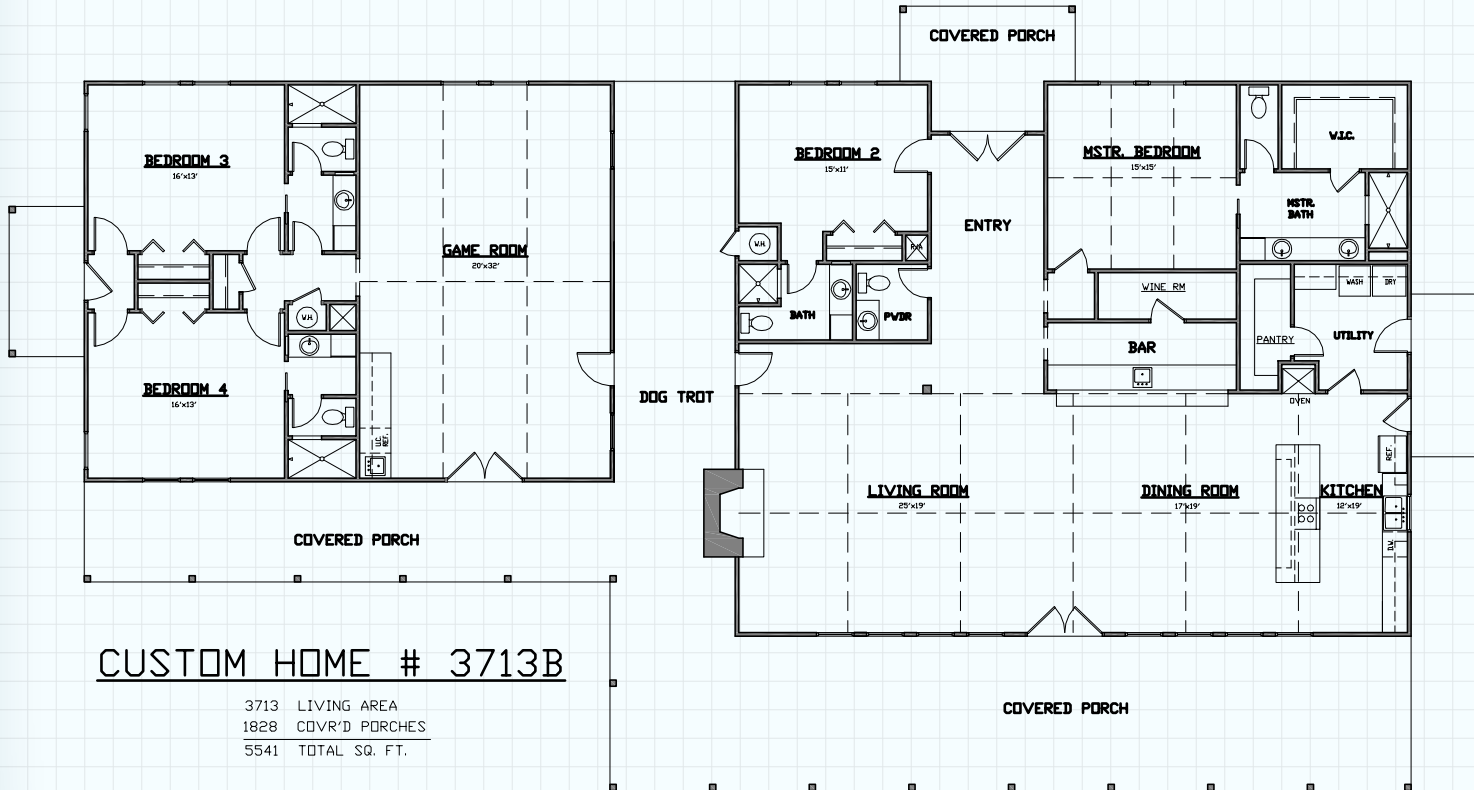

Hill Country CLASSICS™ CUSTOM HOMES

Boerne Texas

34535 IH 10 West
Boerne, TX 78006
(830) 249-2920
hillcountryclassics.com

CUSTOM HOME # 3713B

3713	LIVING AREA
1828	COVR'D PORCHES
5541	TOTAL SQ. FT.