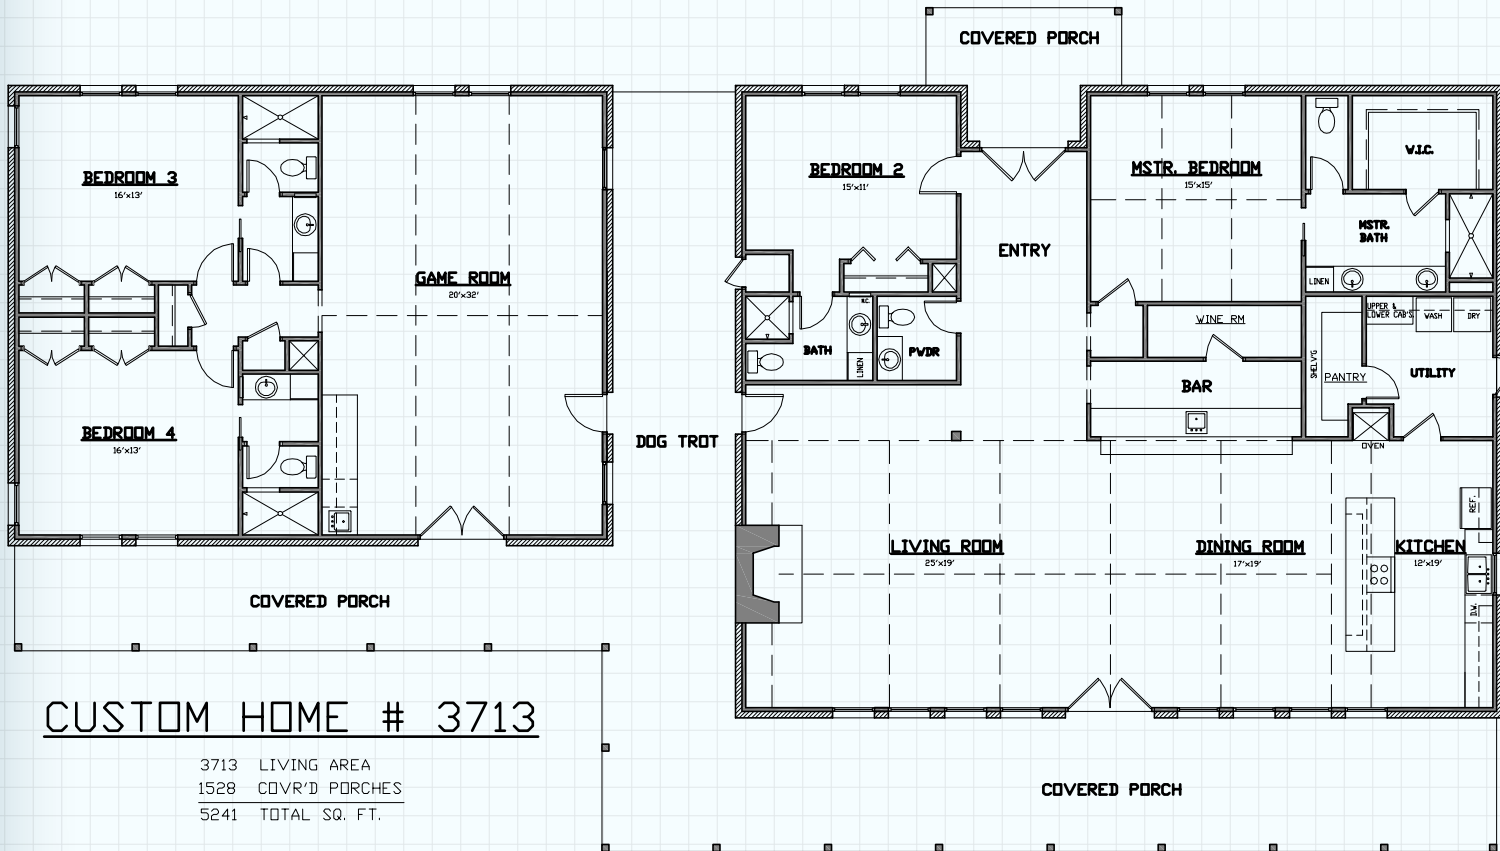

Hill Country
CLASSICS™
CUSTOM HOMES
Boerne Texas

34535 IH 10 West
 Boerne, TX 78006
 (830) 249-2920
 hillcountryclassics.com

CUSTOM HOME # 3713

3713 LIVING AREA
 1528 COVR'D PORCHES
 5241 TOTAL SQ. FT.