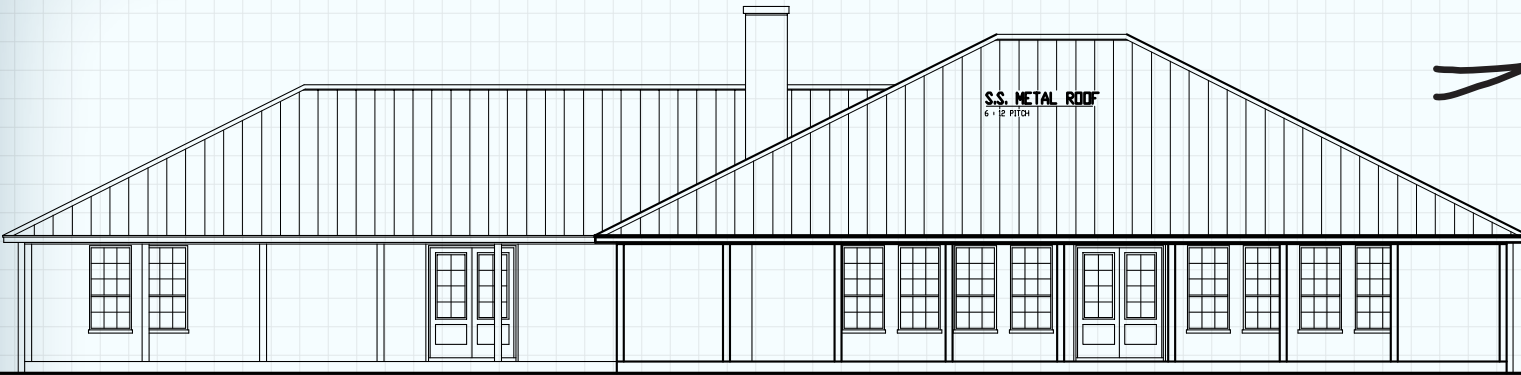

Hill Country
CLASSICS™
CUSTOM HOMES
Boerne Texas

34535 IH 10 West
 Boerne, TX 78006
 (830) 249-2920
 hillcountryclassics.com

CUSTOM HOME # 3713

3713 LIVING AREA
 1528 COVR'D PORCHES
 5241 TOTAL SQ. FT.