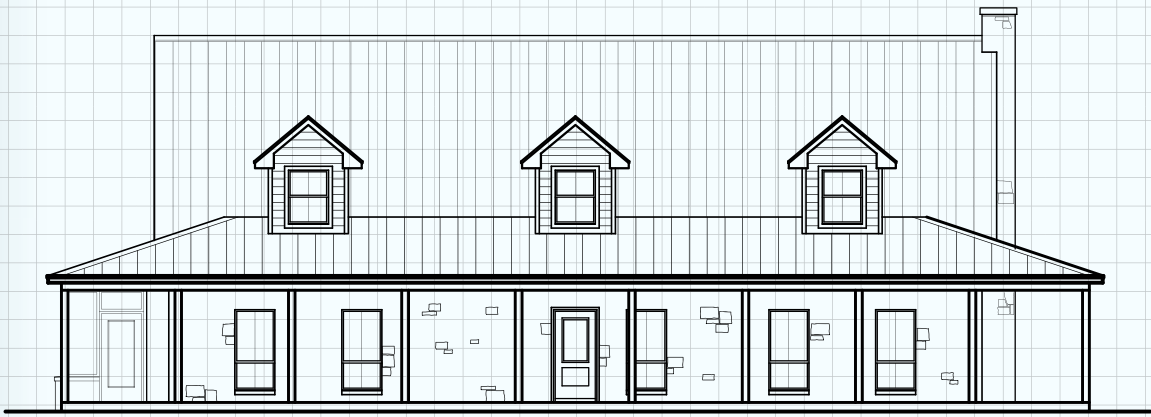

Hill Country CLASSICS™ CUSTOM HOMES

Boerne Texas

34535 IH 10 West
 Boerne, TX 78006
 (830) 249-2920
 hillcountryclassics.com

CUSTOM HOME #3616

FIRST FLOOR:	2,422
SECOND FLOOR:	1,194
LIVING:	3,616
PORCHES:	1,967
MAS. LUG:	21
SLAB:	4,410
TOTAL SQ.FT.	5,604