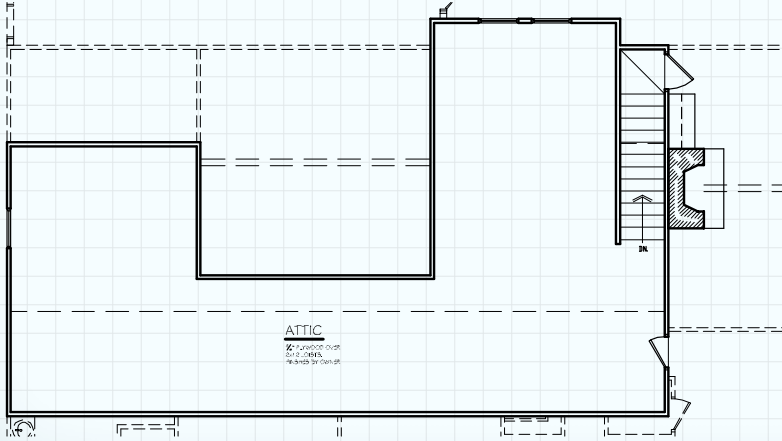

Hill Country CLASSICS™ CUSTOM HOMES

Boerne Texas

34535 IH 10 West
 Boerne, TX 78006
 (830) 249-2920
 hillcountryclassics.com

CUSTOM HOME #3552

LIVING :	3,552
PORCHES:	1,480
TOTAL SQ.FT.	5,032
ATTIC:	966