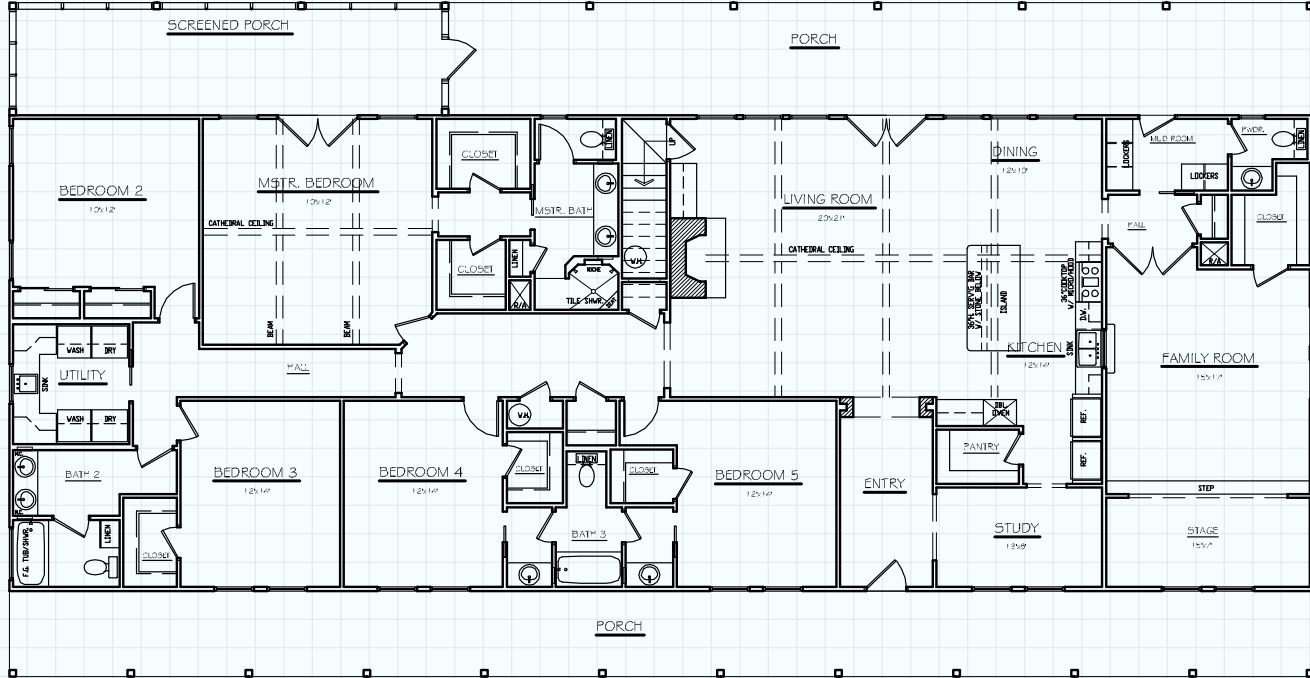

Hill Country CLASSICS™ CUSTOM HOMES

Boerne Texas

34535 IH 10 West
 Boerne, TX 78006
 (830) 249-2920
 hillcountryclassics.com

CUSTOM HOME #3552

LIVING :	3,552
PORCHES:	1,480
TOTAL SQ.FT.	5,032
ATTIC:	966