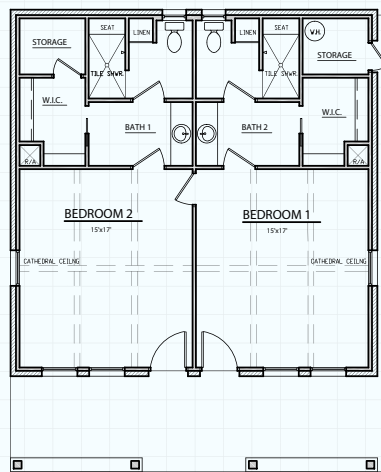

Hill Country CLASSICS™ CUSTOM HOMES

Boerne Texas

34535 IH 10 West
 Boerne, TX 78006
 (830) 249-2920
 hillcountryclassics.com

CUSTOM HOME #3452

LIVING	3,452
PORCHES	1,946
MAS. LUG	74
TOTAL SQ.FT.	5,472