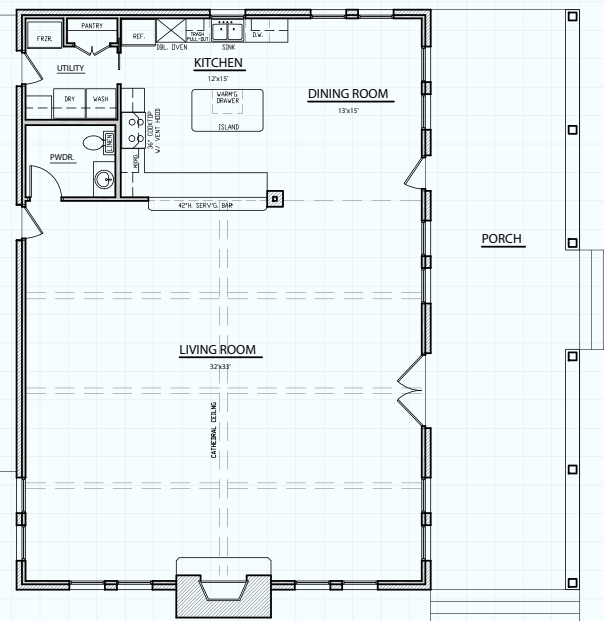

Hill Country CLASSICS™ CUSTOM HOMES

Boerne Texas

34535 IH 10 West
 Boerne, TX 78006
 (830) 249-2920
 hillcountryclassics.com

CUSTOM HOME #3452

LIVING	3,452
PORCHES	1,946
MAS. LUG	74
TOTAL SQ.FT.	5,472