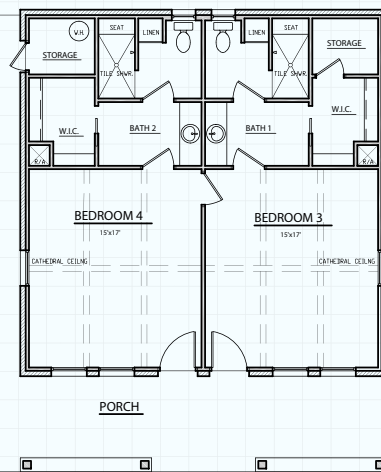

Hill Country CLASSICS™ CUSTOM HOMES

Boerne Texas

34535 IH 10 West
 Boerne, TX 78006
 (830) 249-2920
 hillcountryclassics.com

CUSTOM HOME #3452

LIVING	3,452
PORCHES	1,946
MAS. LUG	74
TOTAL SQ.FT.	5,472