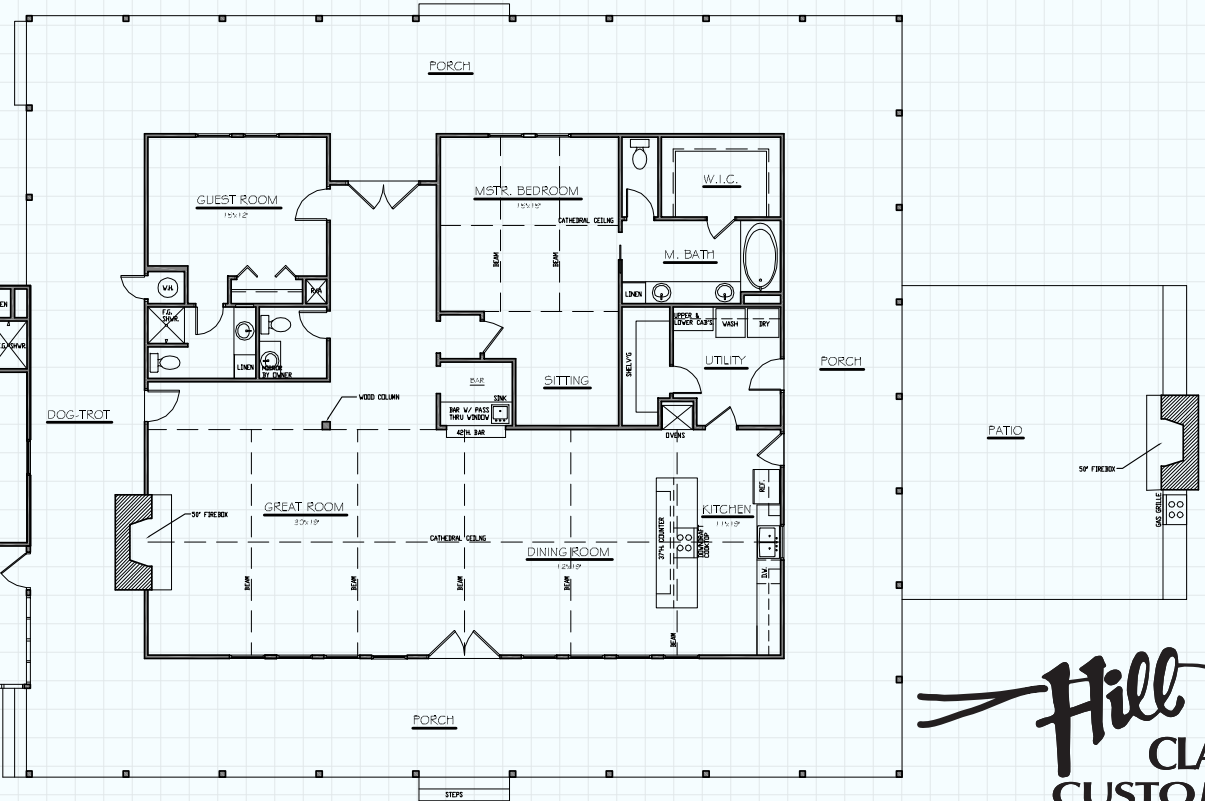

CUSTOM HOME #3377

3377 LIVING AREA
 2947 COVR'D PORCHES
 644 PATIO
 6968 TOTAL SQ. FT.

Hill Country
CLASSICS™
CUSTOM HOMES
Boerne Texas

34535 IH 10 West
 Boerne, TX 78006
 (830) 249-2920
 hillcountryclassics.com