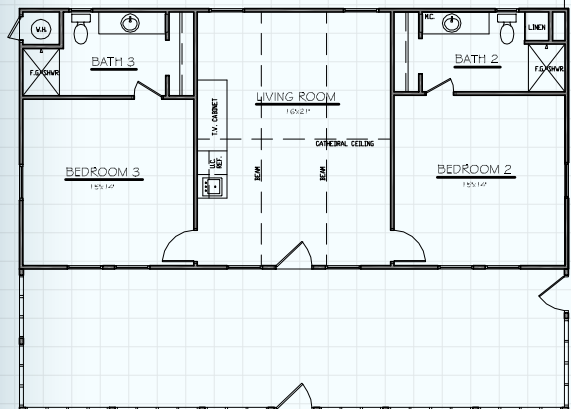

CUSTOM HOME #3377

3377 LIVING AREA
 2947 COVR'D PORCHES
 644 PATIO
 6968 TOTAL SQ. FT.

Hill Country
CLASSICS™
CUSTOM HOMES
Boerne Texas

34535 IH 10 West
 Boerne, TX 78006
 (830) 249-2920
 hillcountryclassics.com