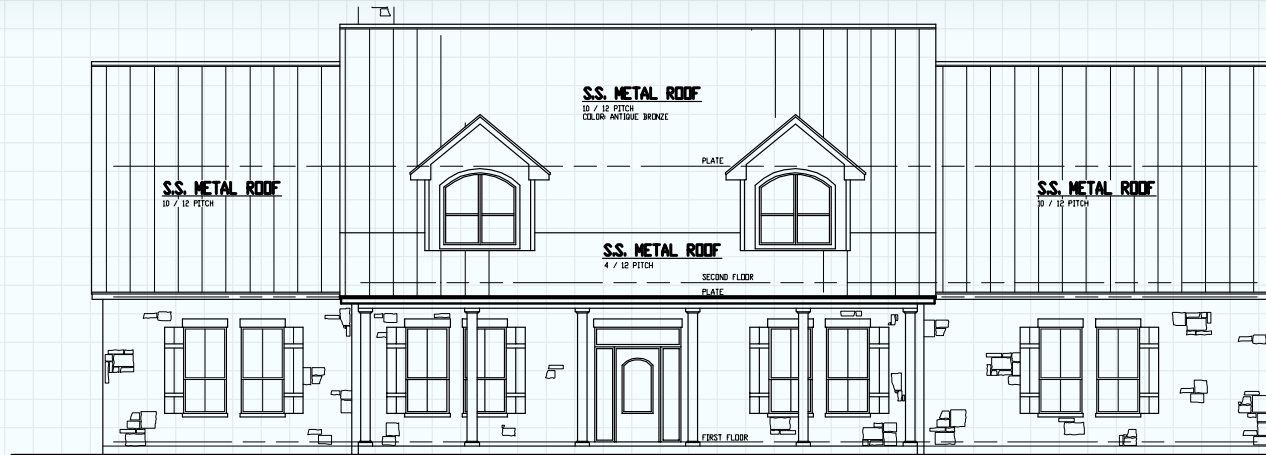

CUSTOM HOME #3331

- 2409 FIRST FLOOR
- 922 SECOND FLOOR
- 3331 LIVING AREA
- 793 PORCHES
- 730 GARAGE
- 500 BONUS ROOM
- 77 MAS. LUG
- 5,431 TOTAL SQ. FT.

Hill Country
CLASSICS™
CUSTOM HOMES
Boerne Texas