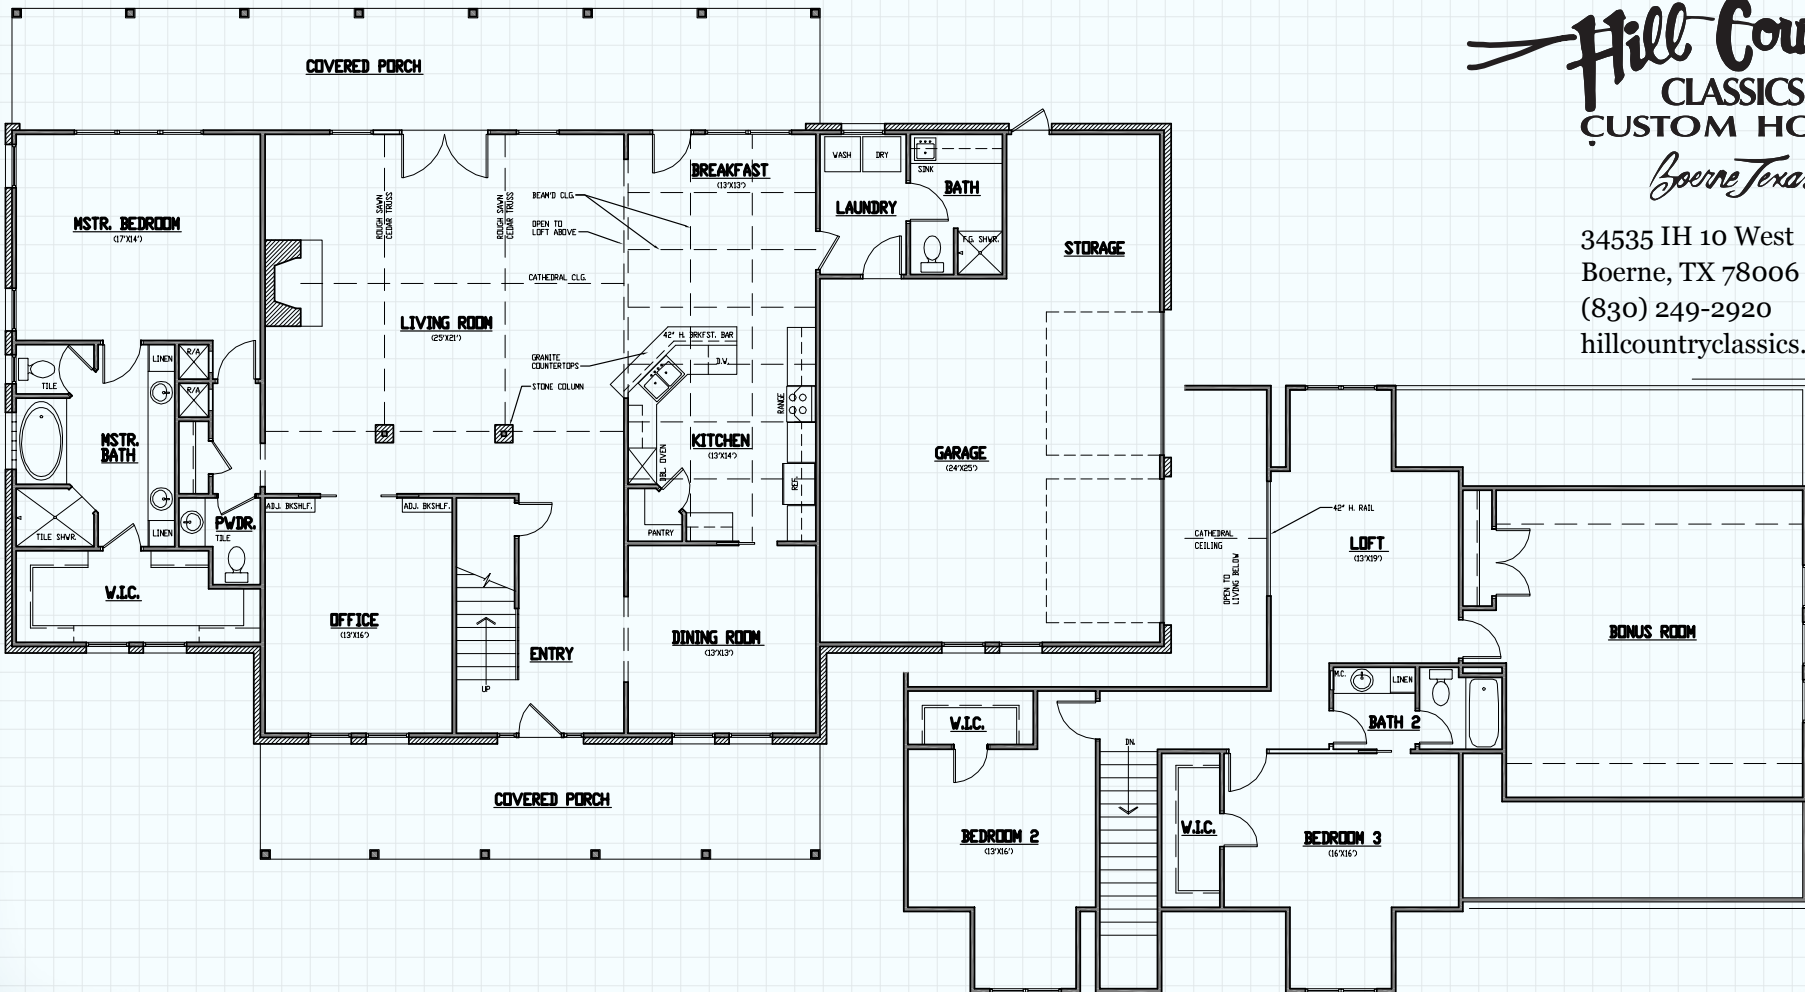

CUSTOM HOME #3331

- 2409 FIRST FLOOR
- 922 SECOND FLOOR
- 3331 LIVING AREA
- 793 PORCHES
- 730 GARAGE
- 500 BONUS ROOM
- 77 MAS. LUG
- 5,431 TOTAL SQ. FT.

Hill Country
CLASSICS™
CUSTOM HOMES
Boerne Texas