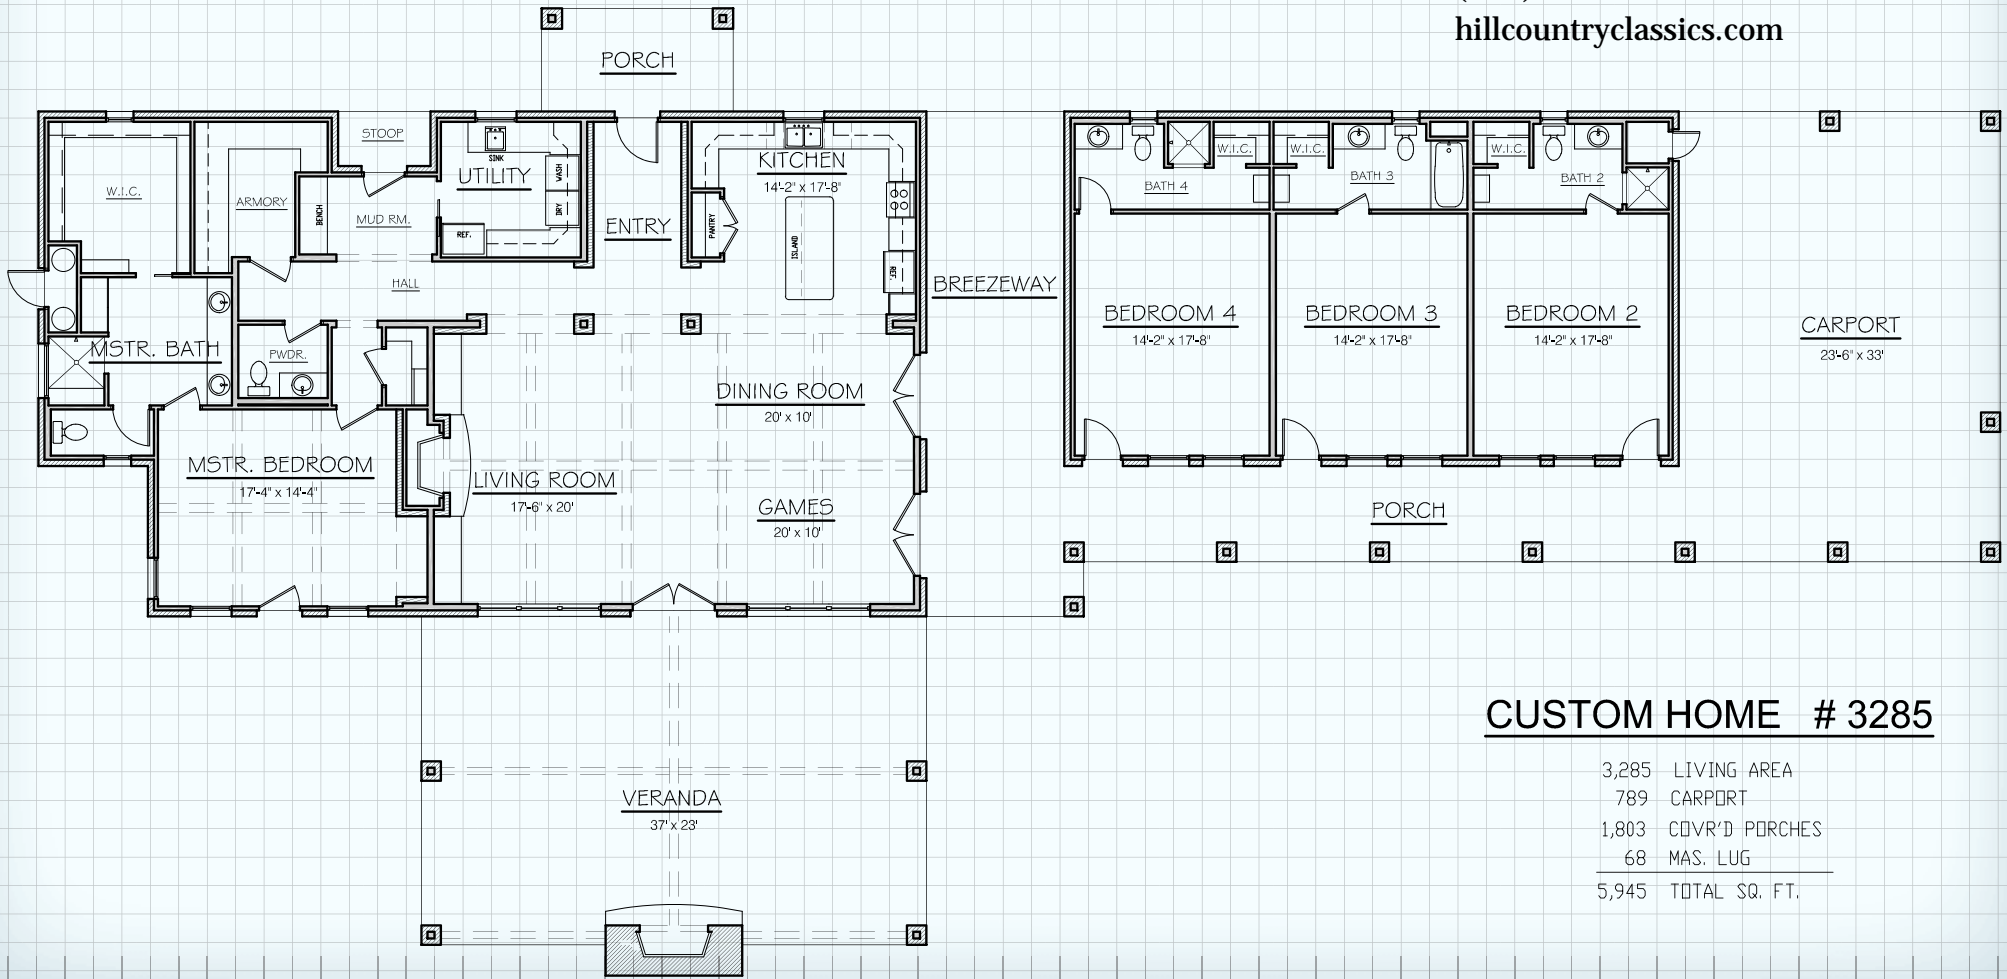

Hill Country CLASSICS™ CUSTOM HOMES

Boerne Texas

34535 IH 10 West
 Boerne, TX 78006
 (830) 249-2920
 hillcountryclassics.com

CUSTOM HOME # 3285

3,285	LIVING AREA
789	CARPORT
1,803	COVR'D PORCHES
68	MAS. LUG
5,945	TOTAL SQ. FT.