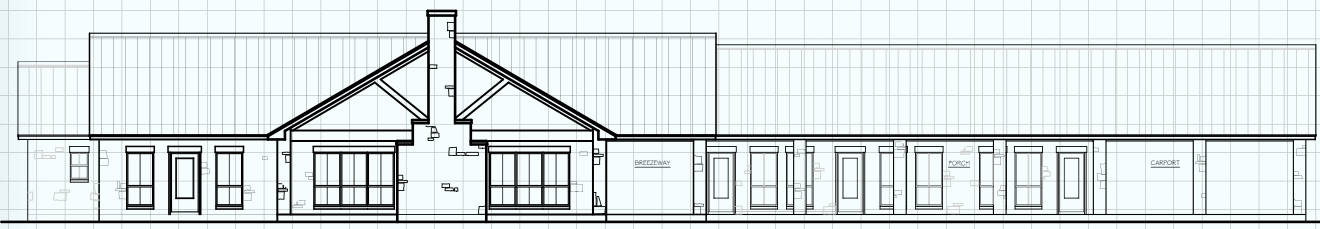

Hill Country CLASSICS™ CUSTOM HOMES

Boerne Texas

34535 IH 10 West
 Boerne, TX 78006
 (830) 249-2920
 hillcountryclassics.com

CUSTOM HOME # 3285

3,285	LIVING AREA
789	CARPORT
1,803	COVR'D PORCHES
68	MAS. LUG
5,945	TOTAL SQ. FT.