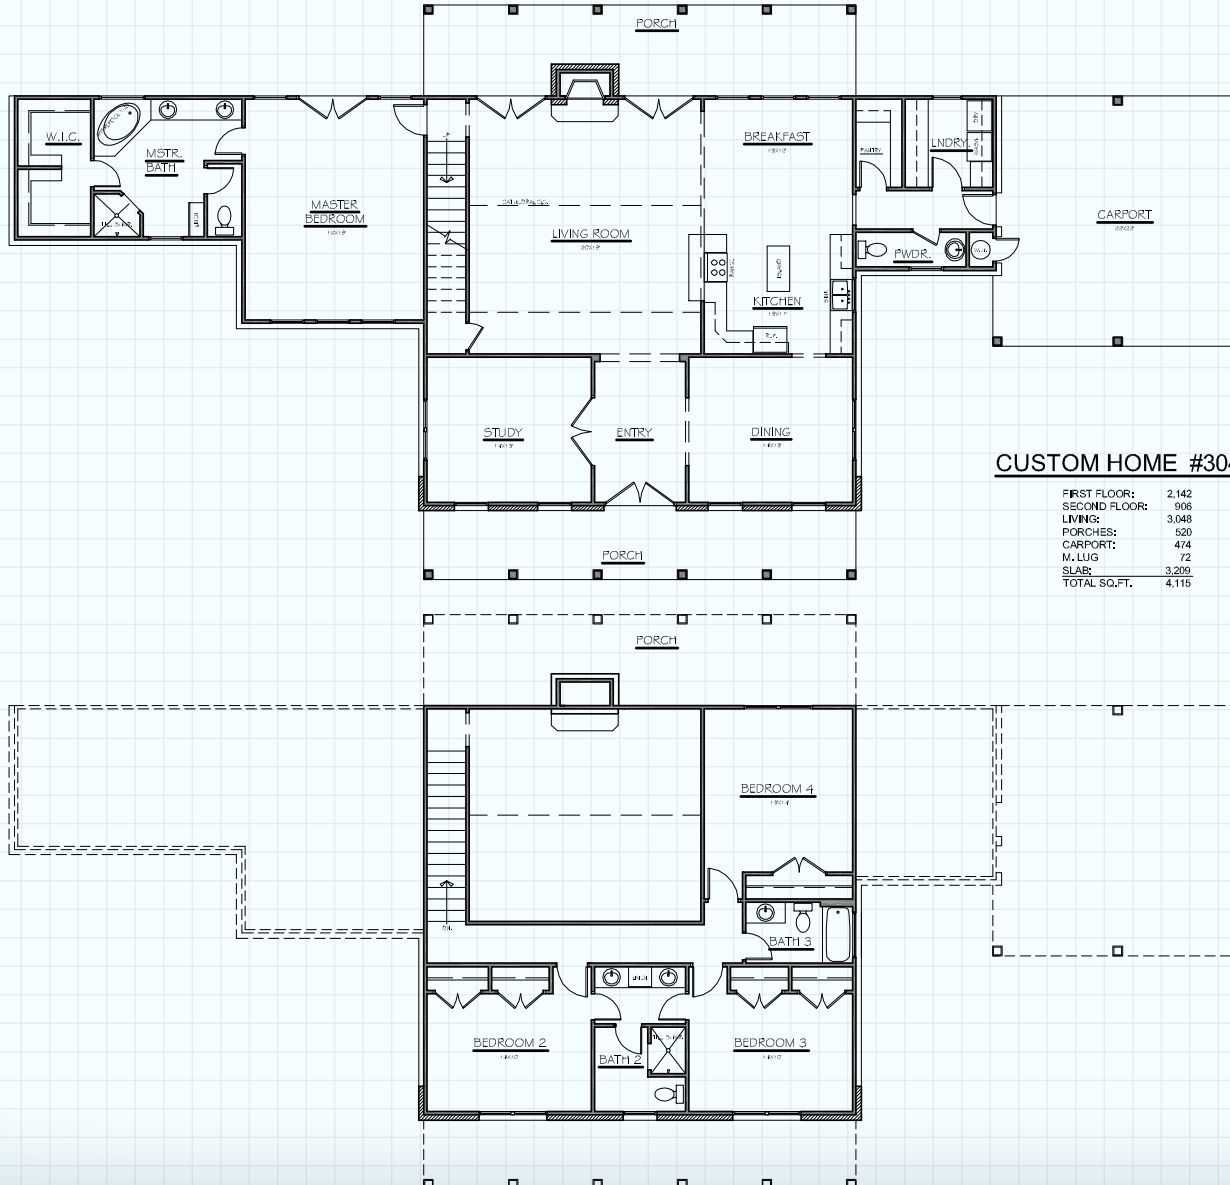

Hill Country
CLASSICS™
CUSTOM HOMES
Boerne Texas

34535 IH 10 West
 Boerne, TX 78006
 (830) 249-2920
 hillcountryclassics.com

CUSTOM HOME #3048

FIRST FLOOR:	2,142
SECOND FLOOR:	906
LIVING:	3,048
PORCHES:	520
CARPORT:	474
M.LUG	72
SLAB:	3,200
TOTAL SQ.FT.	4,115