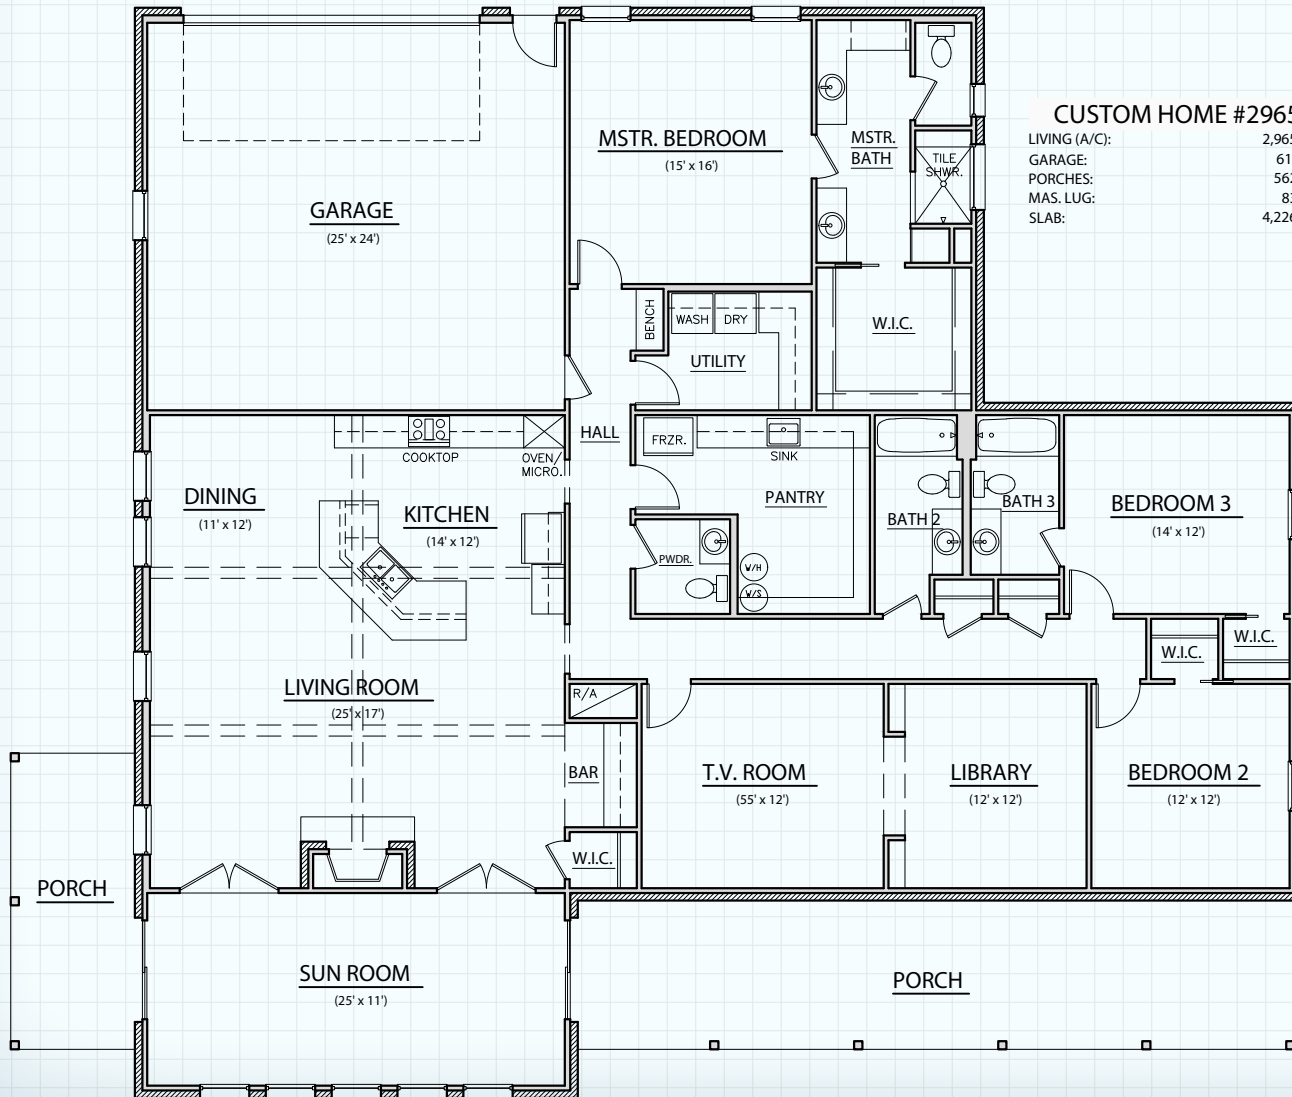

Hill Country
CLASSICS™
CUSTOM HOMES
Boerne Texas

34535 IH 10 West
 Boerne, TX 78006
 (830) 249-2920
 hillcountryclassics.com

CUSTOM HOME #2965

LIVING (A/C):	2,965 SQ. FT.
GARAGE:	616 SQ. FT.
PORCHES:	562 SQ. FT.
MAS. LUG:	83 SQ. FT.
SLAB:	4,226 SQ. FT.