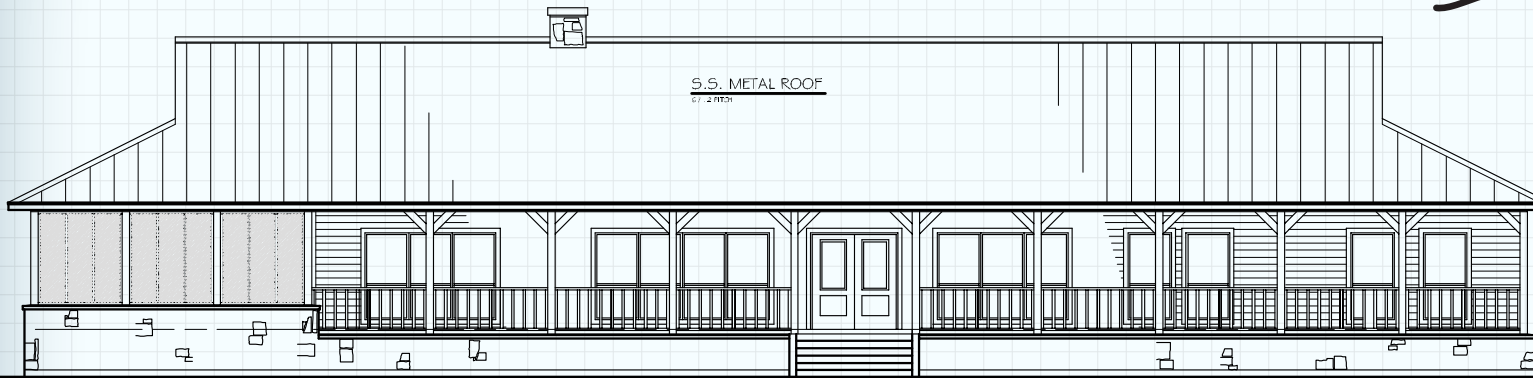

Hill Country CLASSICS™ CUSTOM HOMES

Boerne Texas

34535 IH 10 West
 Boerne, TX 78006
 (830) 249-2920
 hillcountryclassics.com

CUSTOM HOME #2819

LIVING:	2,819
PORCHES:	1,556
M. LUG:	89
TOTAL SQ.FT.	4,464