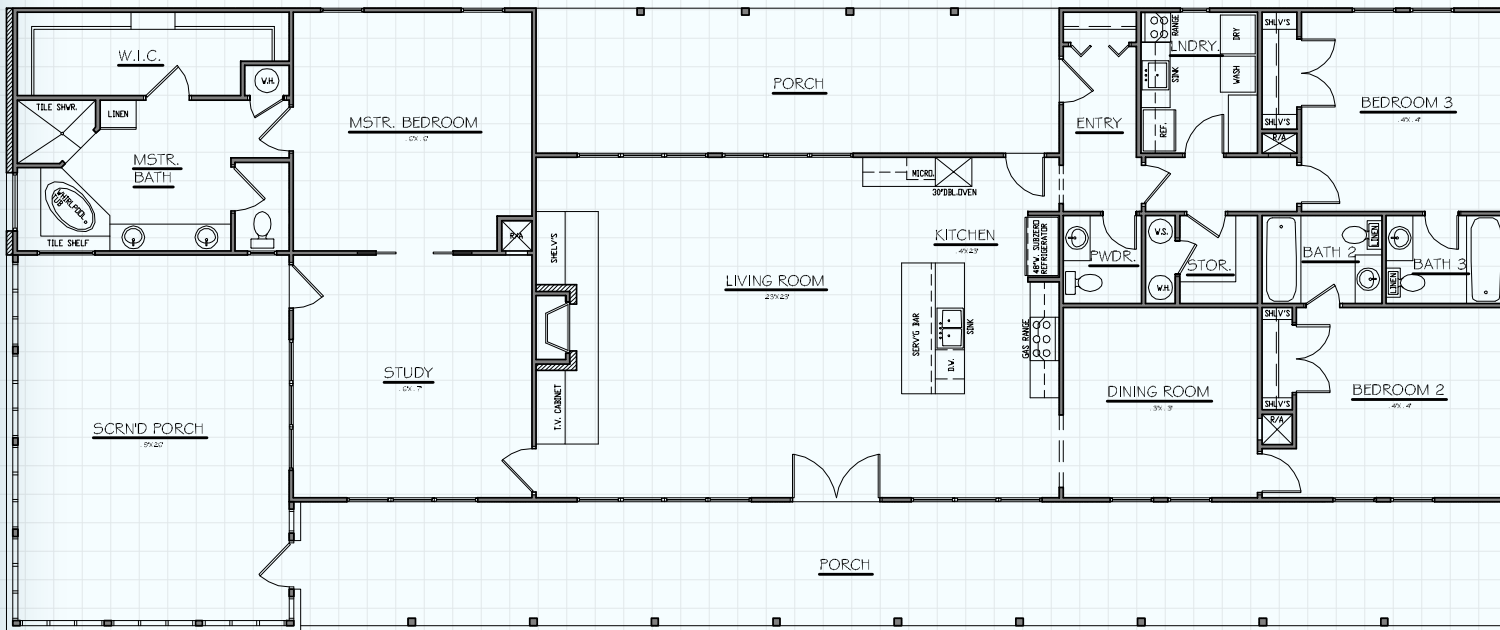

Hill Country CLASSICS™ CUSTOM HOMES

Boerne Texas

34535 IH 10 West
 Boerne, TX 78006
 (830) 249-2920
 hillcountryclassics.com

CUSTOM HOME #2819

LIVING:	2,819
PORCHES:	1,556
M. LUG:	89
TOTAL SQ.FT.	4,464