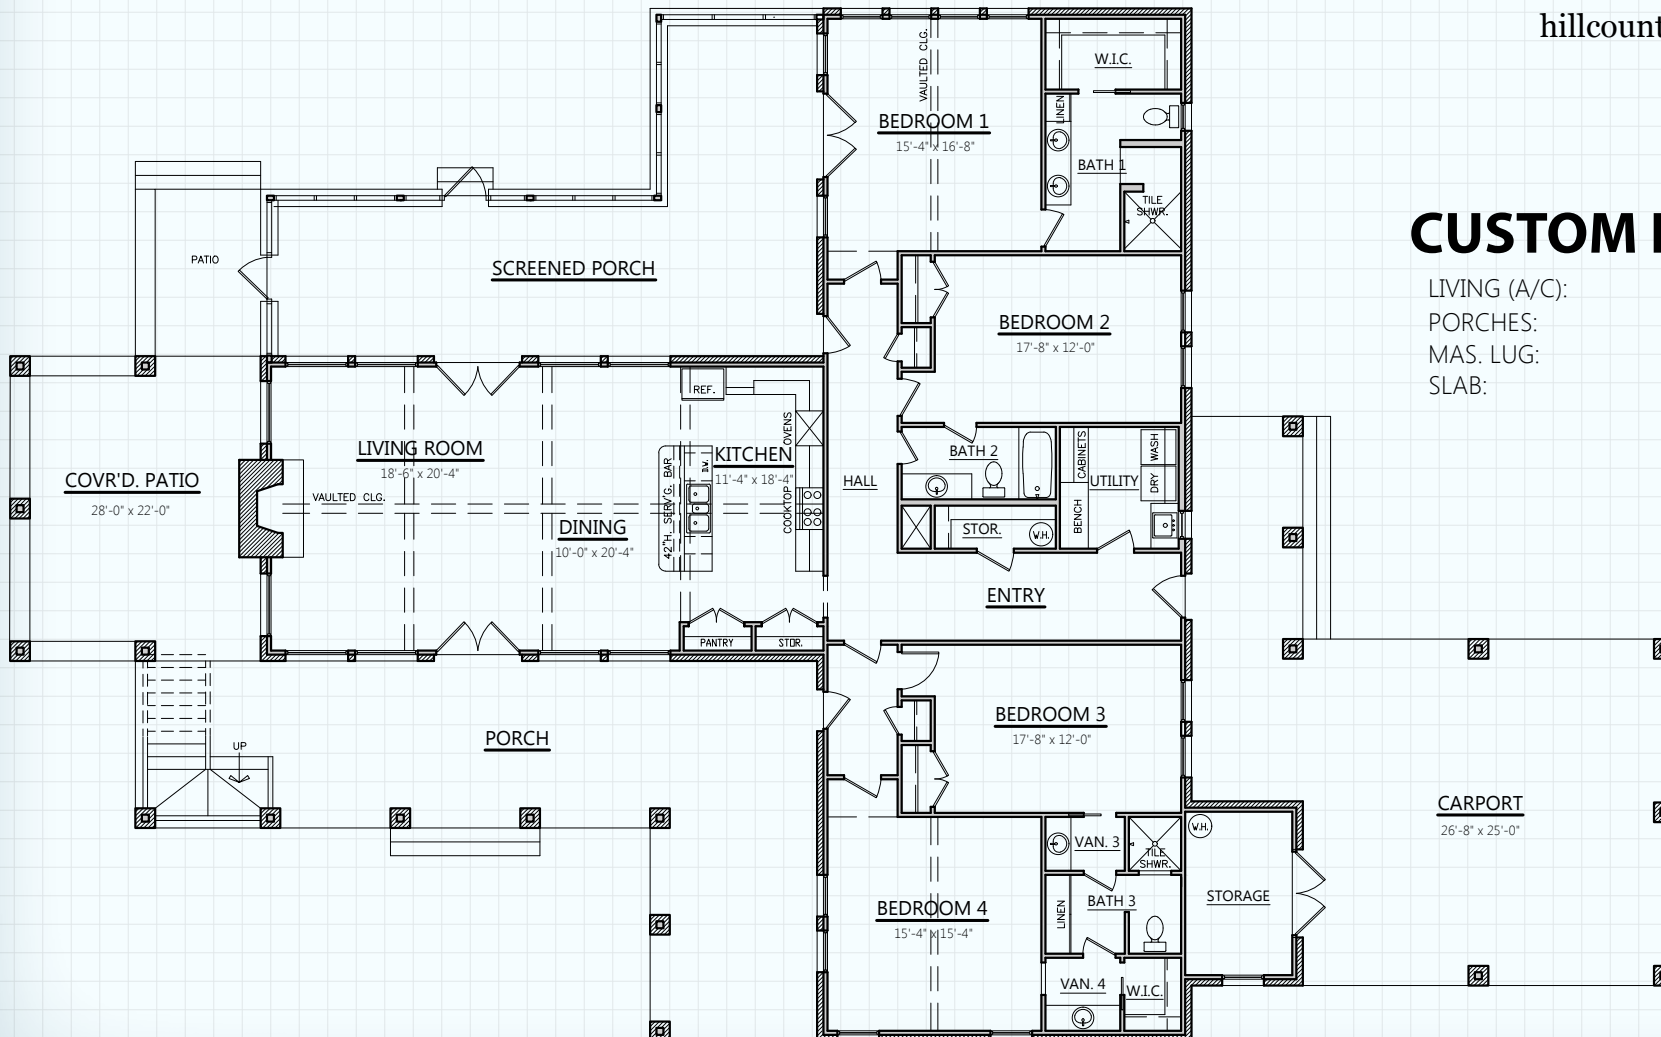

Hill Country
 CLASSICS™
 CUSTOM HOMES
 Boerne Texas

34535 IH 10 West
 Boerne, TX 78006

(830) 249-2920

hillcountryclassics.com

CUSTOM HOME #2747

LIVING (A/C):	2,747 SQ. FT.
PORCHES:	1,439 SQ. FT.
MAS. LUG:	80 SQ. FT.
SLAB:	4,266 SQ. FT.