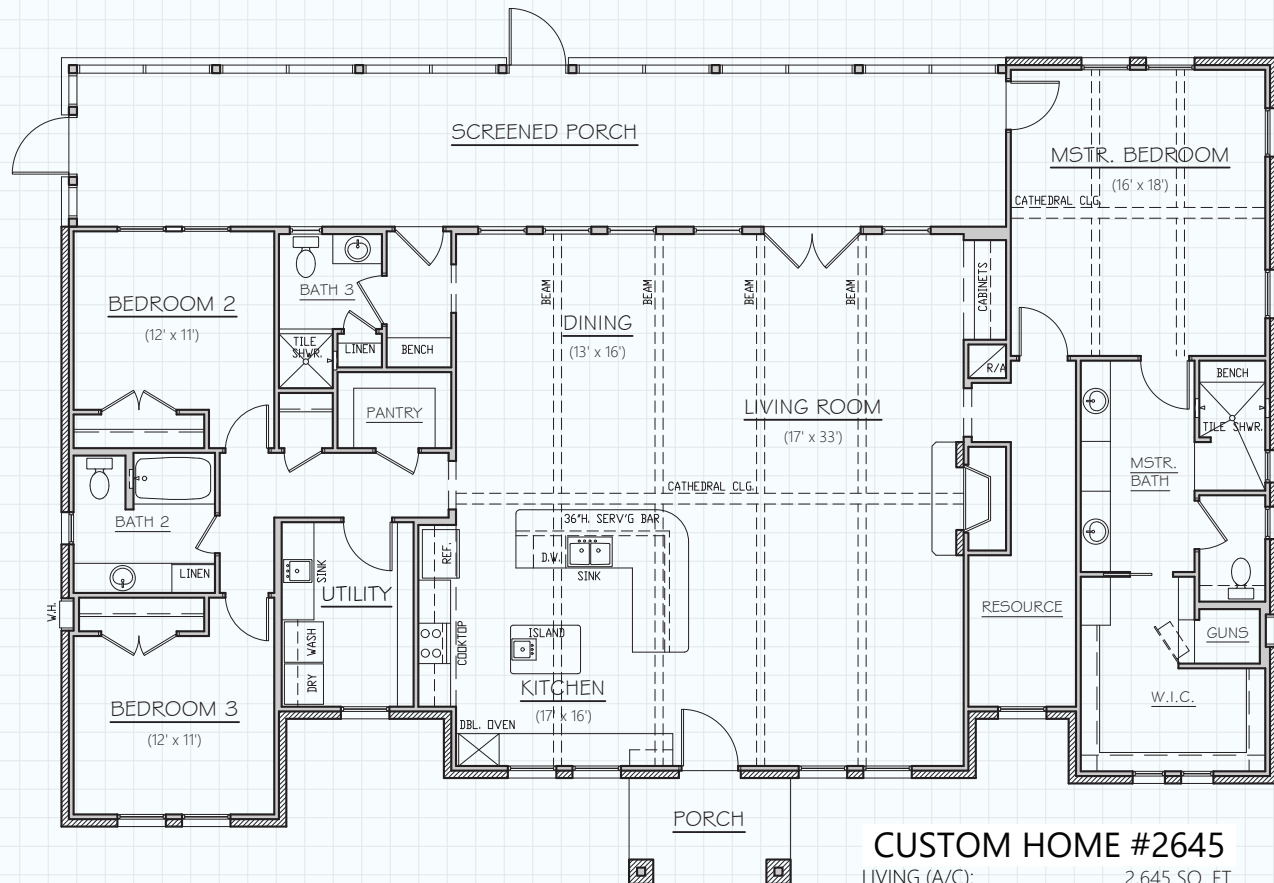

## CUSTOM HOME #2645

LIVING (A/C):	2,645 SQ. FT.
PORCHES:	681 SQ. FT.
MAS. LUG:	83 SQ. FT.
TOTAL:	3,344 SQ. FT.