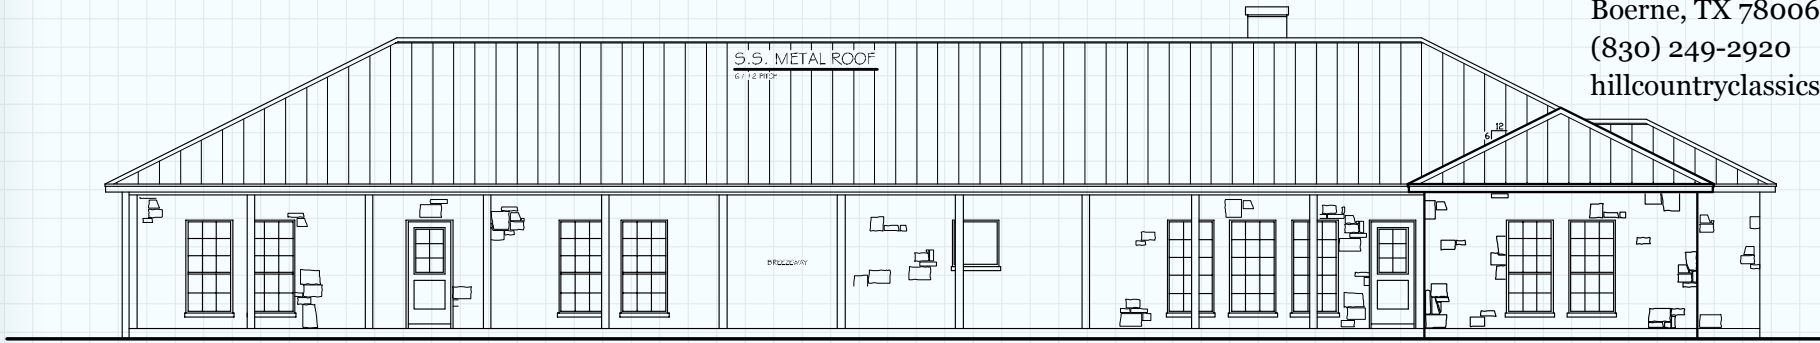

34535 IH 10 West
 Boerne, TX 78006
 (830) 249-2920
 hillcountryclassics.com

CUSTOM HOME #2636

| | |
|---------------------|--------------|
| LIVING | 2,636 |
| PORCH | 1,419 |
| M. LUG | 142 |
| TOTAL SQ.FT. | 4,197 |