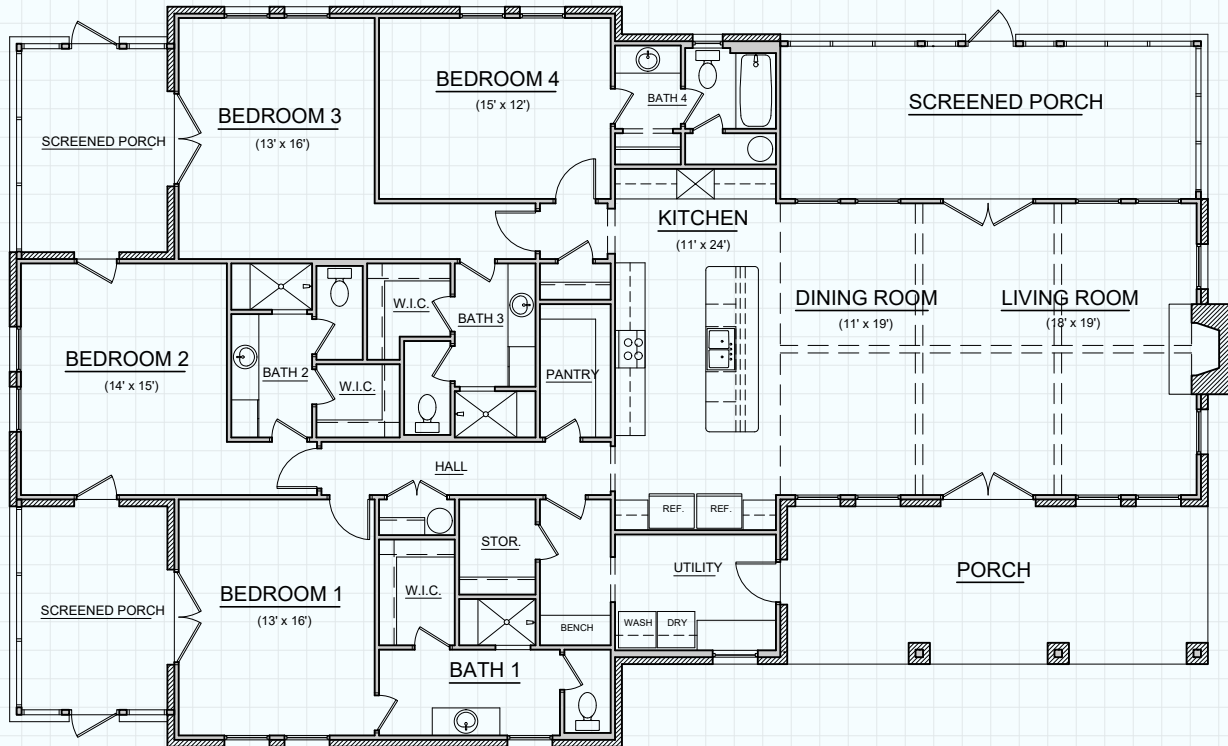

CUSTOM HOME #2612

LIVING (A/C): 2,612 SQ. FT.
 PORCHES: 925 SQ. FT.
 MAS. LUG: 75 SQ. FT.
 SLAB: 3,612 SQ. FT.

Hill Country
CLASSICS™
CUSTOM HOMES
Boerne Texas

34535 IH 10 West
 Boerne, TX 78006
 (830) 249-2920
 hillcountryclassics.com