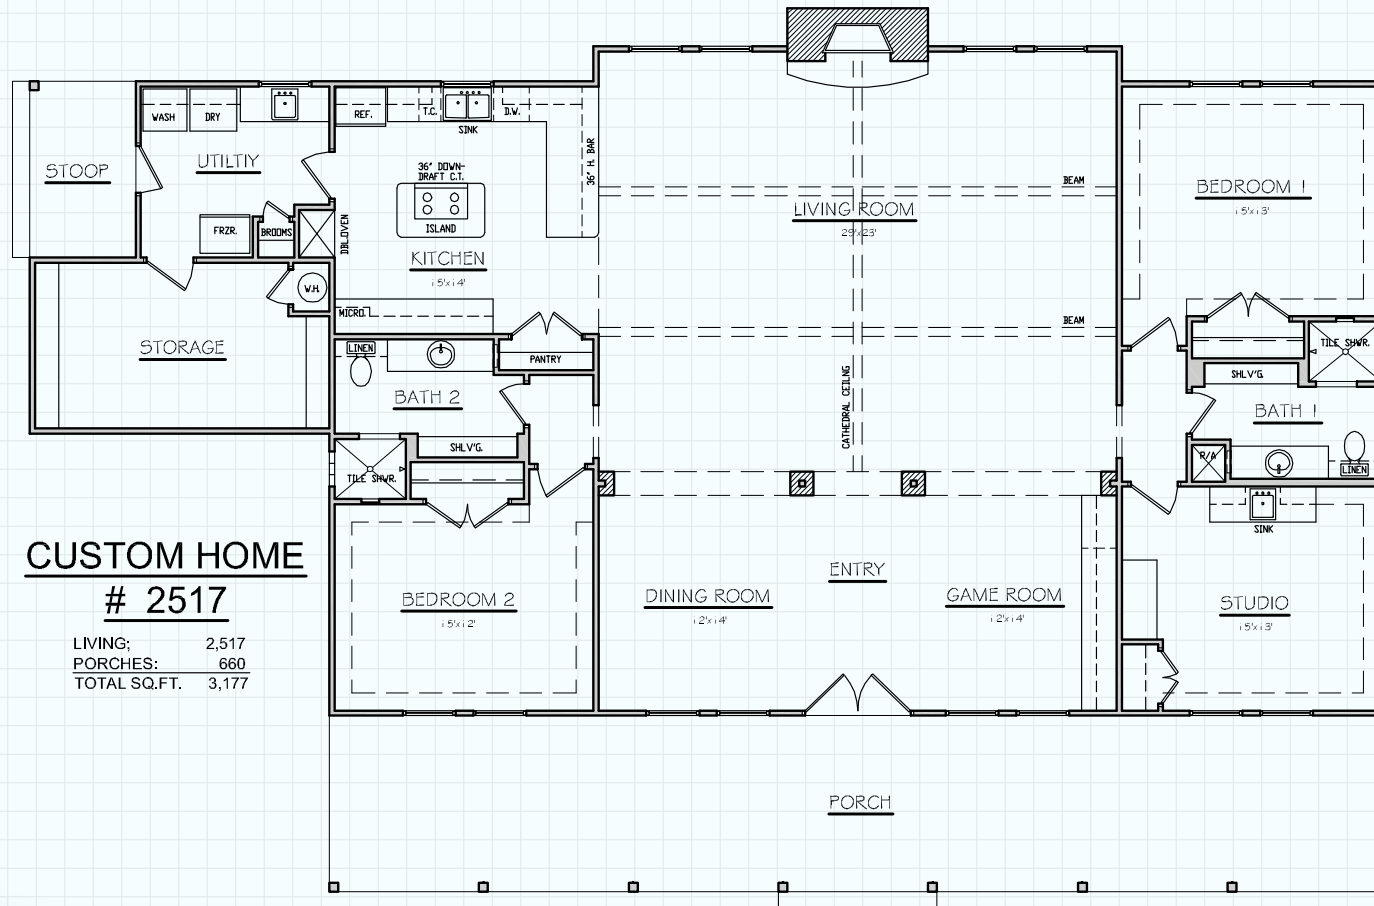

Hill Country CLASSICS™ CUSTOM HOMES

Boerne Texas

34535 IH 10 West
 Boerne, TX 78006
 (830) 249-2920
 hillcountryclassics.com

CUSTOM HOME # 2517

LIVING: 2,517
 PORCHES: 660
 TOTAL SQ.FT. 3,177