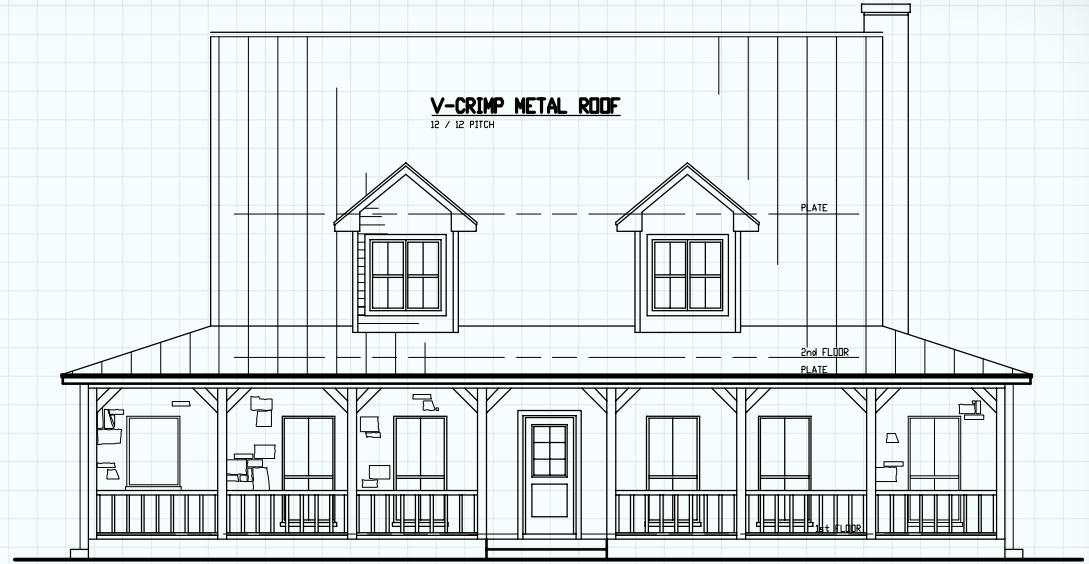

## CUSTOM HOME #2416

FIRST FLOOR: 1744 sq.ft.  
 SECOND FLOOR: 672 sq.ft.  
 PORCHES: 768 sq.ft.  
 TOTAL SQ. FT.: 3184 sq.ft.