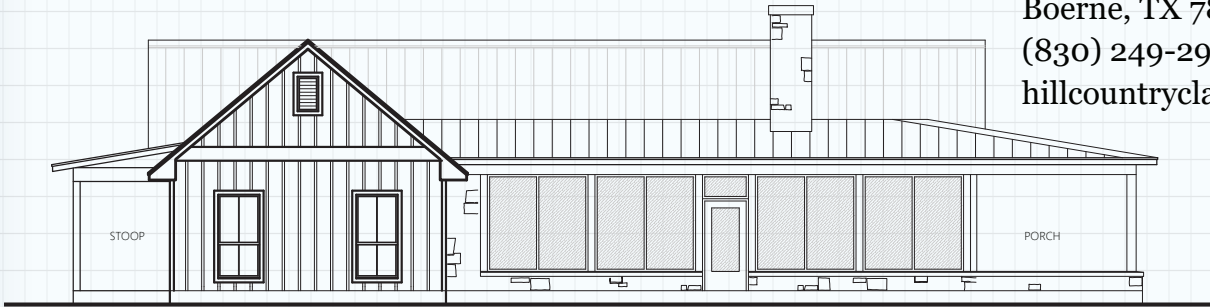

# Hill Country CLASSICS™ CUSTOM HOMES

Boerne Texas

34535 IH 10 West  
 Boerne, TX 78006  
 (830) 249-2920  
 hillcountryclassics.com

### CUSTOM HOME #2387

LIVING (A/C):	2,387 SQ. FT.
PORCHES:	1,698 SQ. FT.
MAS. LUG:	97 SQ. FT.
SLAB:	4,182 SQ. FT.