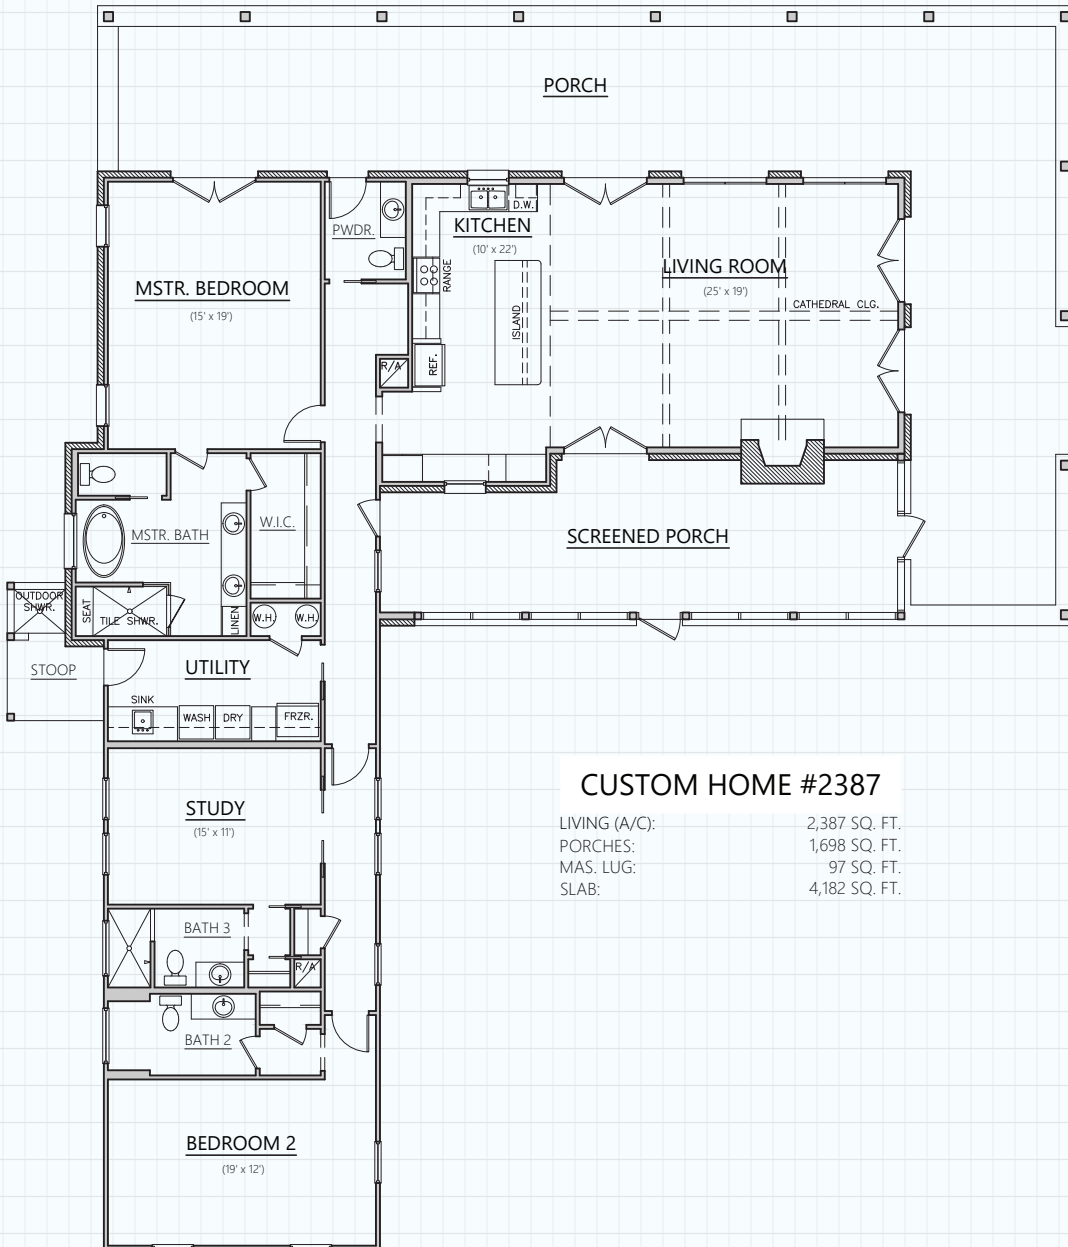

### CUSTOM HOME #2387

LIVING (A/C):	2,387 SQ. FT.
PORCHES:	1,698 SQ. FT.
MAS. LUG:	97 SQ. FT.
SLAB:	4,182 SQ. FT.