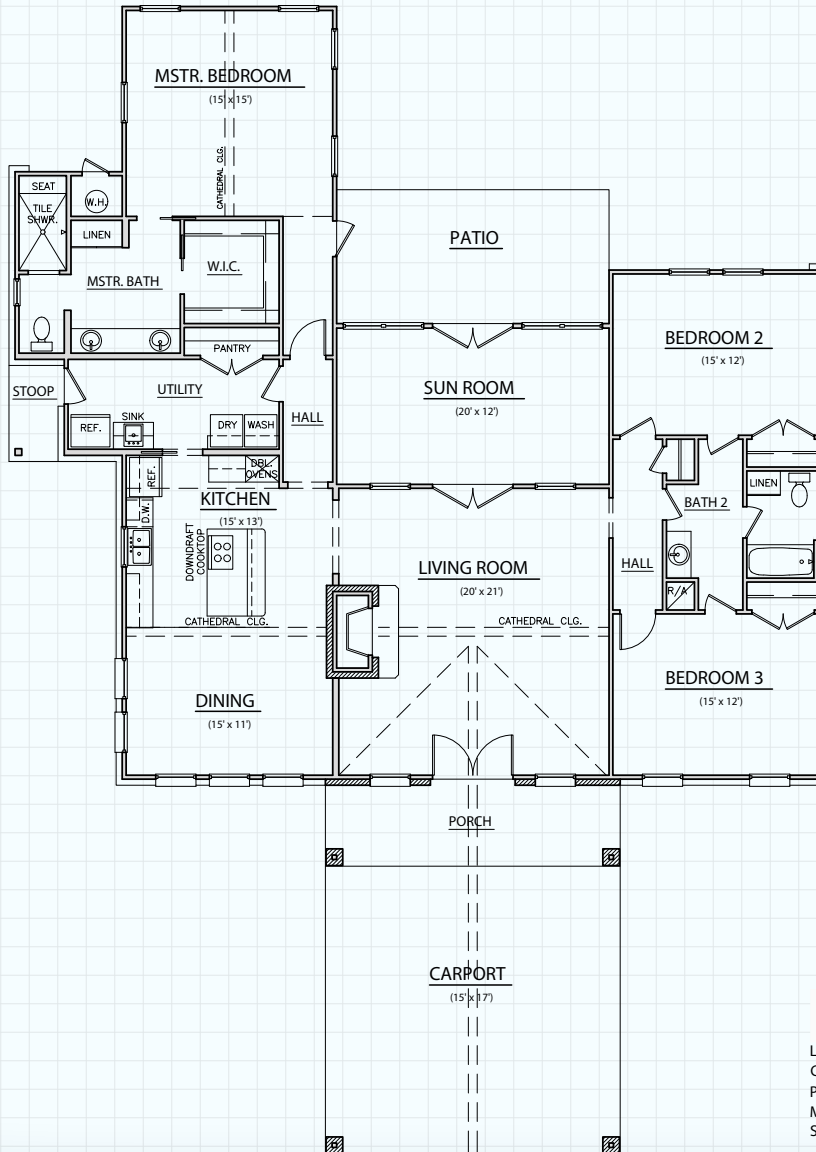

Hill Country
CLASSICS™
CUSTOM HOMES
Boerne Texas

34535 IH 10 West
 Boerne, TX 78006
 (830) 249-2920
 hillcountryclassics.com

CUSTOM HOME #2365

LIVING (A/C):	2,365 SQ. FT.
CARPOR/PORCHES:	616 SQ. FT.
PATIO:	203 SQ. FT.
MAS. LUG:	62 SQ. FT.
SLAB:	3,268 SQ. FT.