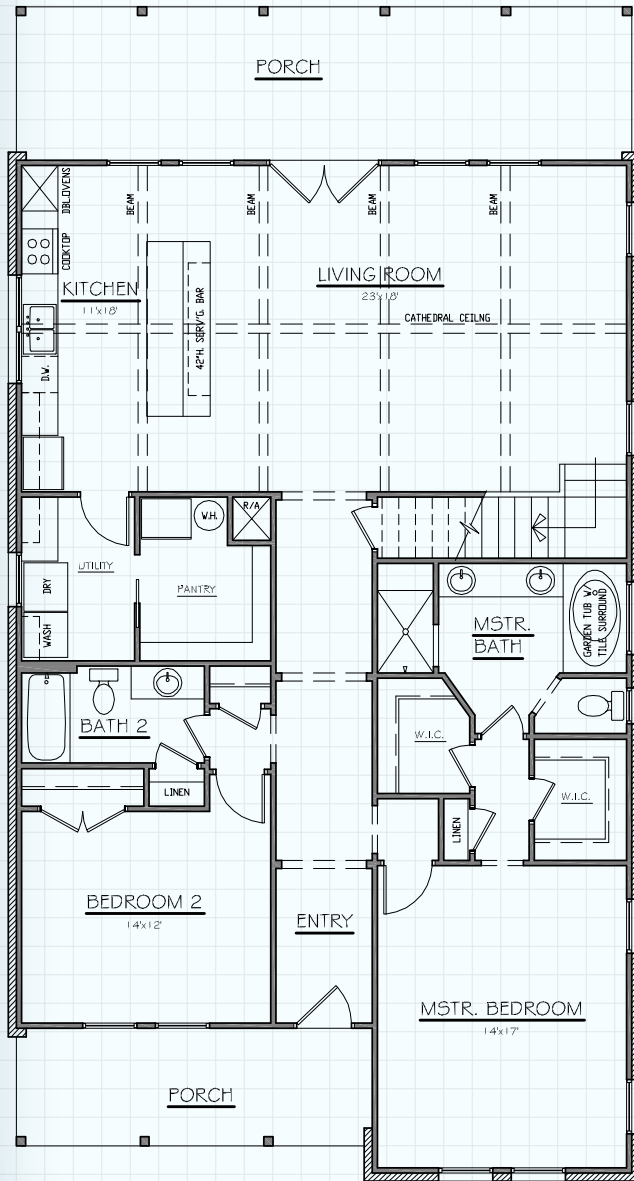

## CUSTOM HOME #2348

FIRST FLOOR:	1747
SECOND FLOOR:	601
LIVING:	2,348
PORCHES:	416
M. LUG:	57
SLAB:	2,220
TOTAL SQ.FT.	2,821