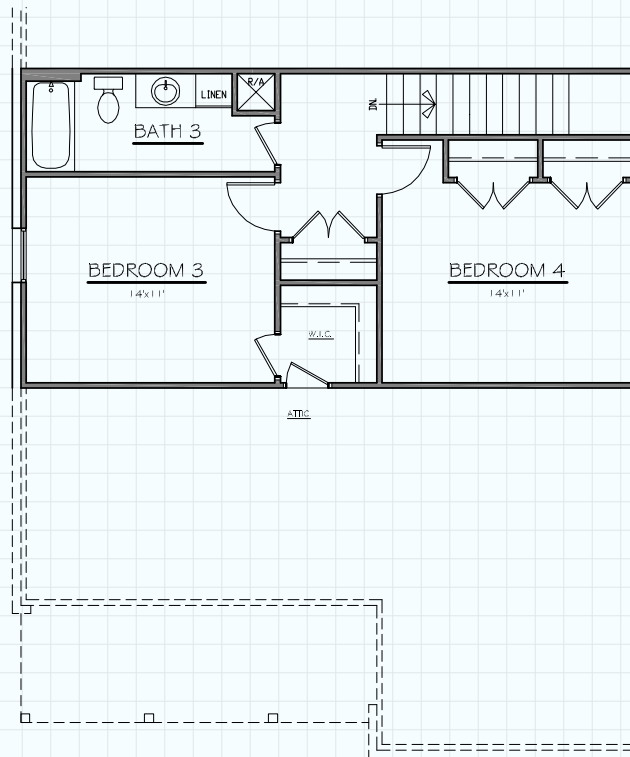

## CUSTOM HOME #2348

FIRST FLOOR:	1747
SECOND FLOOR:	601
LIVING:	2,348
PORCHES:	416
M. LUG:	57
SLAB:	2,220
TOTAL SQ.FT.	2,821