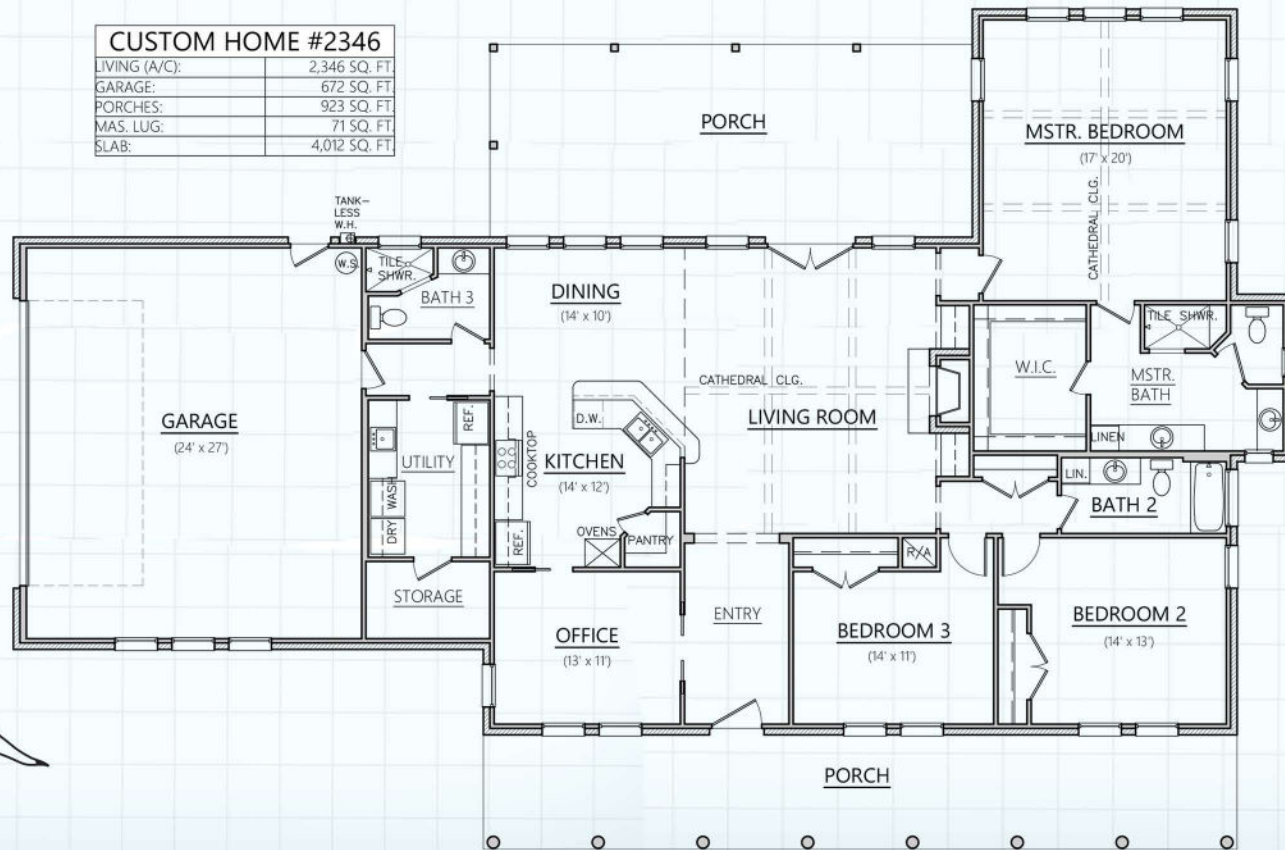

CUSTOM HOME #2346

LIVING (A/C):	2,346 SQ. FT.
GARAGE:	672 SQ. FT.
PORCHES:	923 SQ. FT.
MAS. LUG:	71 SQ. FT.
SLAB:	4,012 SQ. FT.

Hill Country
 CLASSICS
 CUSTOM HOMES
 Boerne, Texas