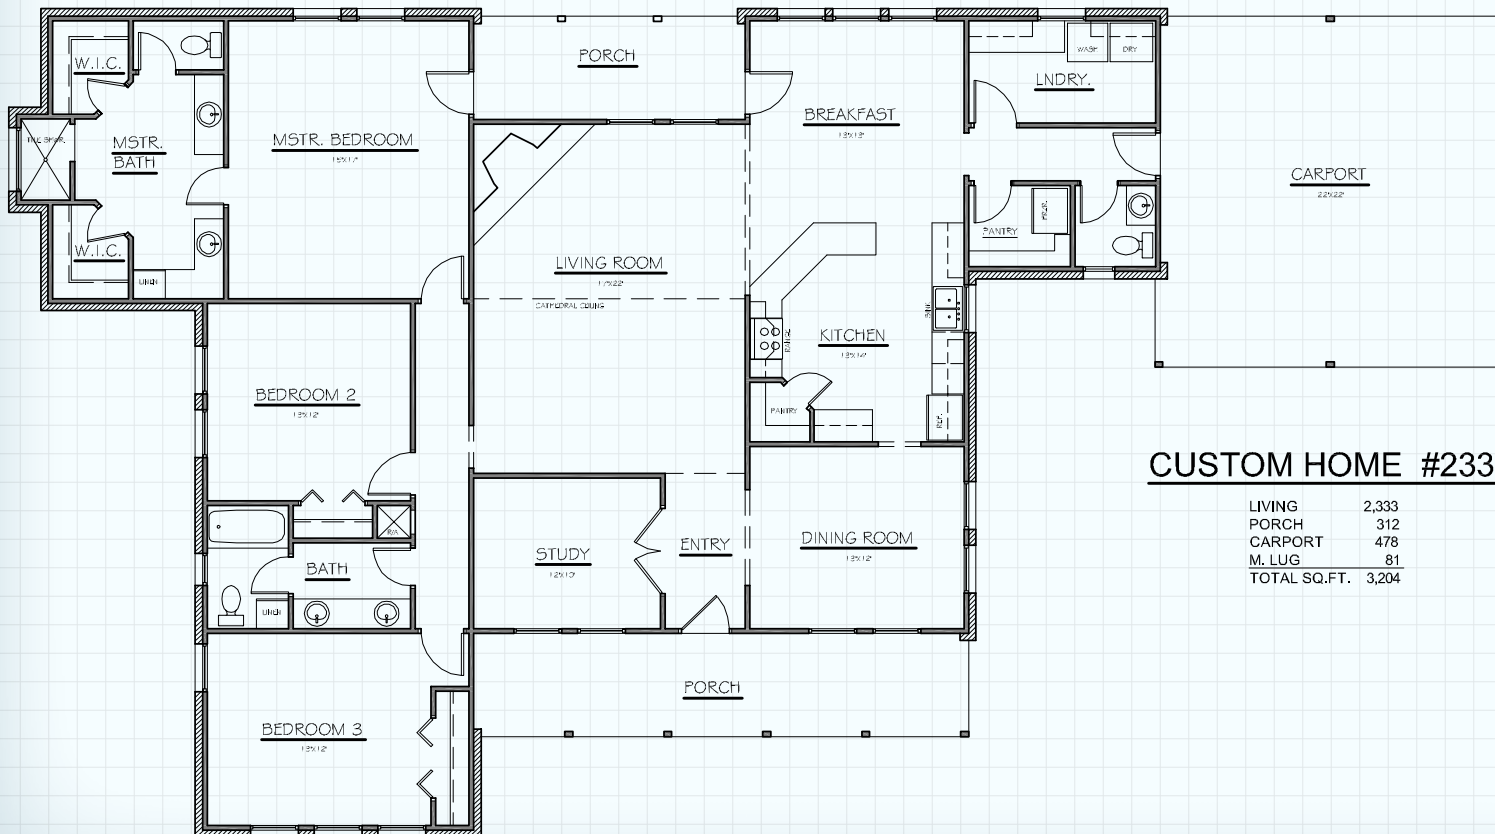

Hill Country CLASSICS™ CUSTOM HOMES

Boerne Texas

34535 IH 10 West
Boerne, TX 78006
(830) 249-2920
hillcountryclassics.com

CUSTOM HOME #2333

LIVING	2,333
PORCH	312
CARPORT	478
M. LUG	81
TOTAL SQ.FT.	3,204