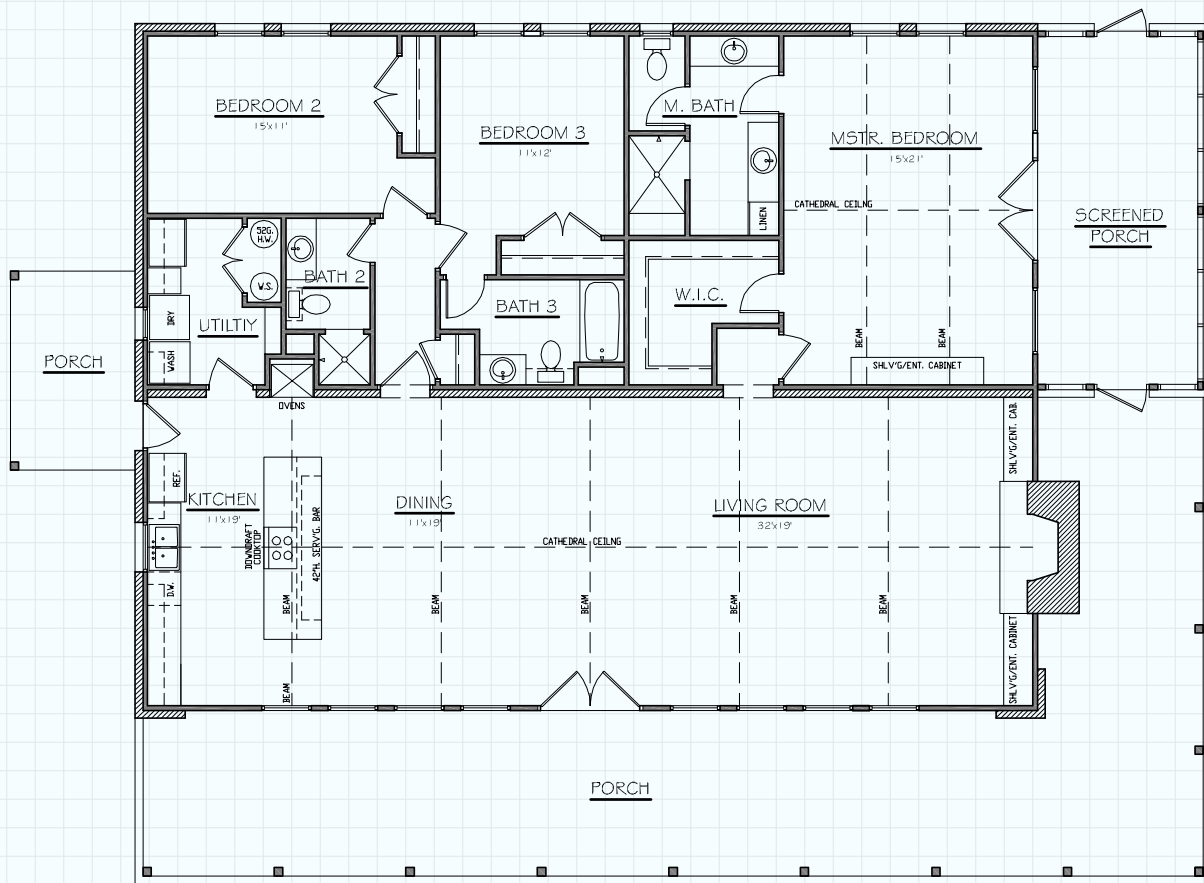

Hill Country
CLASSICS™
CUSTOM HOMES
Boerne Texas

34535 IH 10 West
 Boerne, TX 78006
 (830) 249-2920
 hillcountryclassics.com

CUSTOM HOME #2214

| | |
|------|----------------|
| 2214 | LIVING AREA |
| 1144 | COVR'D PORCHES |
| 41 | MAS. LUG |
| 3399 | TOTAL SQ. FT. |