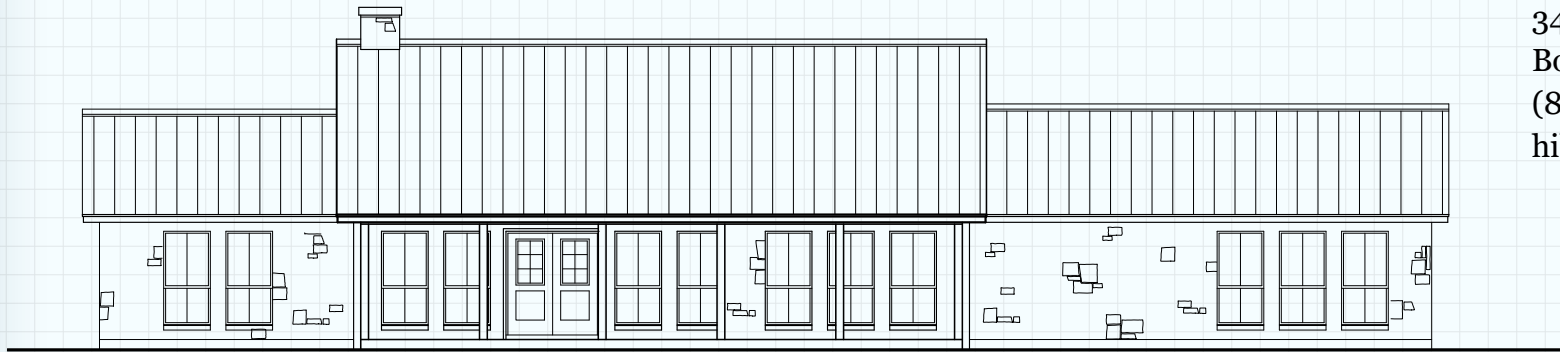

Hill Country CLASSICS™ CUSTOM HOMES

Boerne Texas

34535 IH 10 West
 Boerne, TX 78006
 (830) 249-2920
 hillcountryclassics.com

CUSTOM #2120

LIVING (A/C):	2,120 SQ. FT.
PORCHES:	678 SQ. FT.
MAS. LUG:	74 SQ. FT.
SLAB:	2,872 SQ. FT.