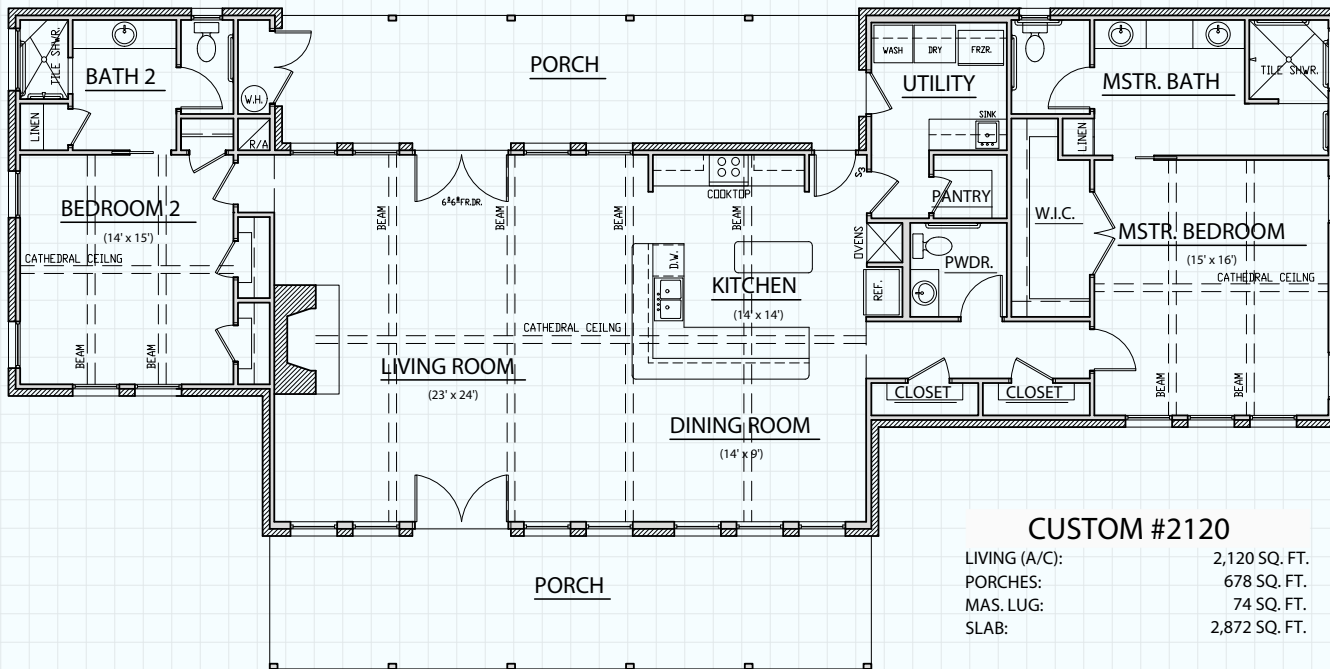

Hill Country CLASSICS™ CUSTOM HOMES

Boerne Texas

34535 IH 10 West
 Boerne, TX 78006
 (830) 249-2920
 hillcountryclassics.com

CUSTOM #2120

LIVING (A/C):	2,120 SQ. FT.
PORCHES:	678 SQ. FT.
MAS. LUG:	74 SQ. FT.
SLAB:	2,872 SQ. FT.