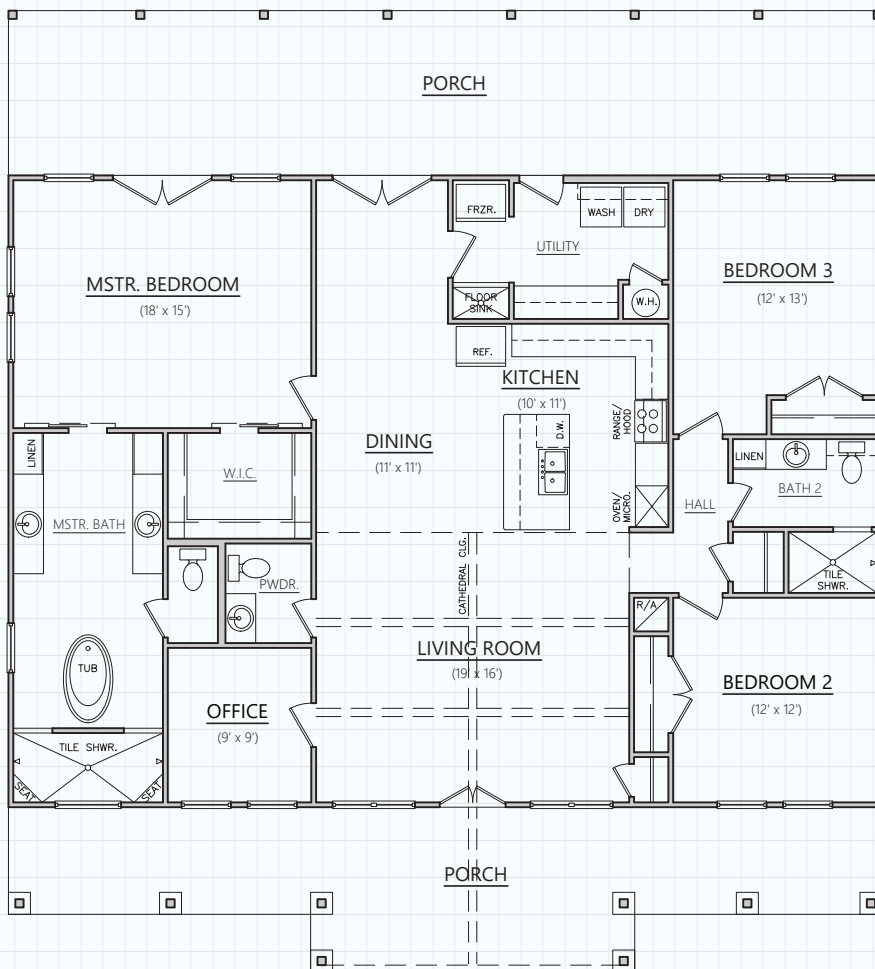

Hill Country CLASSICS™ CUSTOM HOMES

Boerne Texas

34535 IH 10 West
 Boerne, TX 78006
 (830) 249-2920
 hillcountryclassics.com

CUSTOM HOME #2032

LIVING (A/C):	2,032 SQ. FT.
PORCHES:	943 SQ. FT.
SLAB:	2,975 SQ. FT.