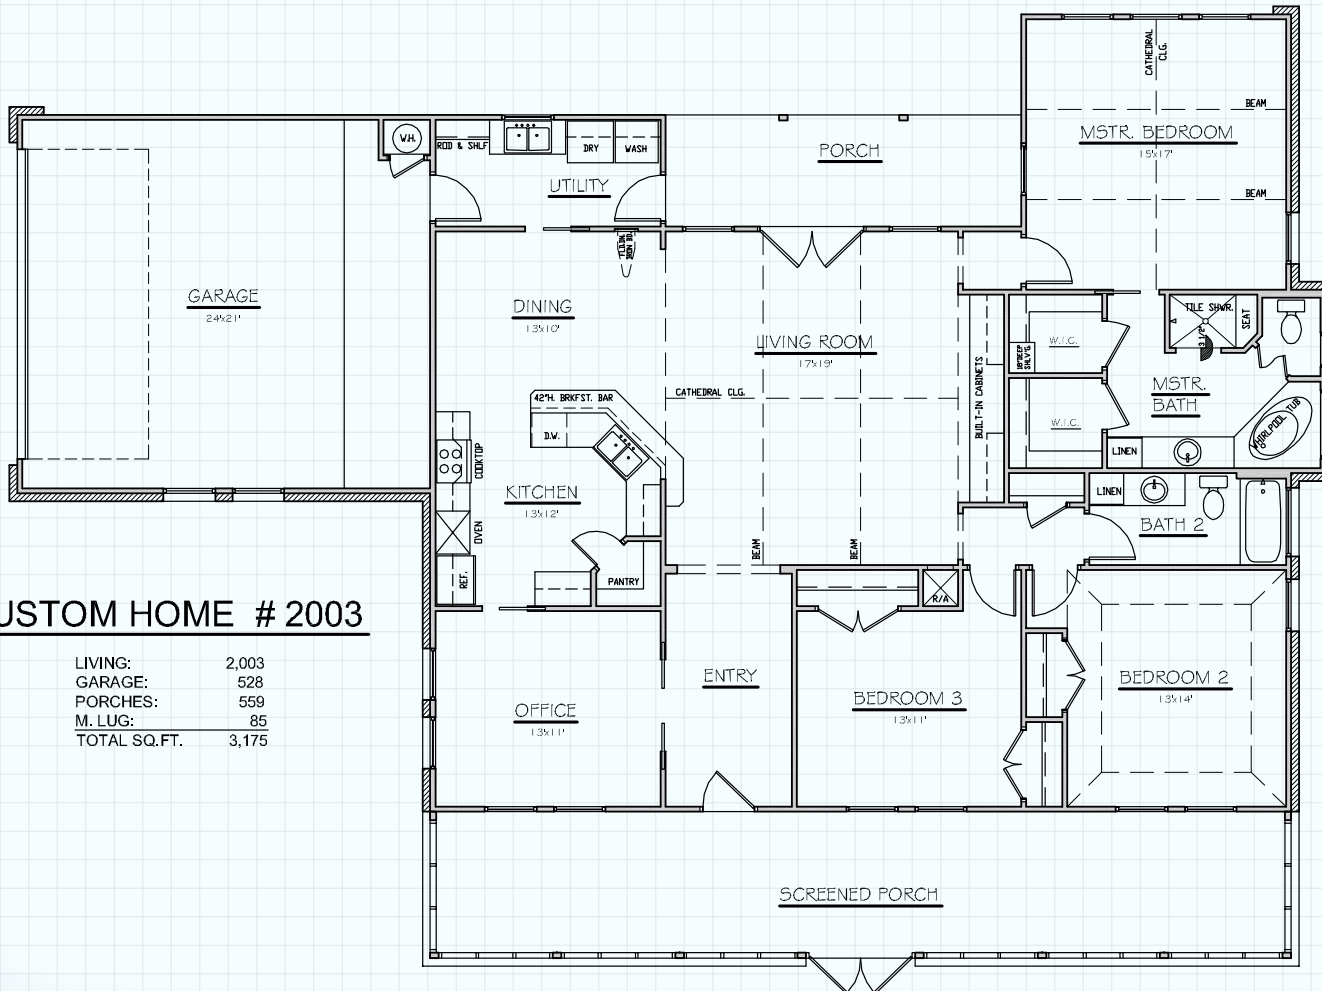

## CUSTOM HOME # 2003

LIVING:	2,003
GARAGE:	528
PORCHES:	559
M. LUG:	85
TOTAL SQ.FT.	3,175