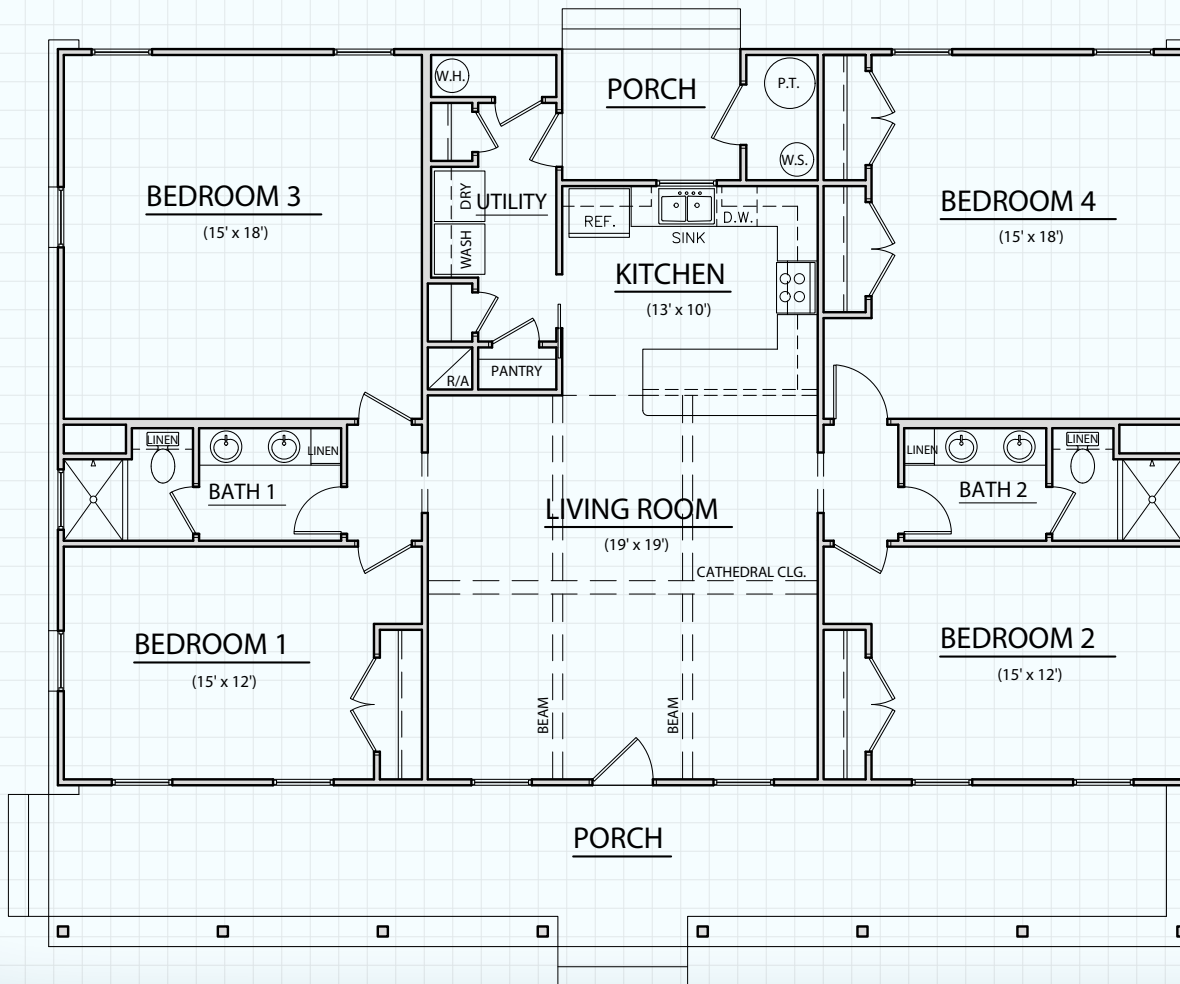

Hill Country
CLASSICS™
CUSTOM HOMES
Boerne Texas

34535 IH 10 West
 Boerne, TX 78006
 (830) 249-2920
 hillcountryclassics.com

GUEST HOME #1987

LIVING (A/C):	1,987 SQ. FT.
PORCHES:	512 SQ. FT.
MAS. LUG:	35 SQ. FT.
SLAB:	2,534 SQ. FT.