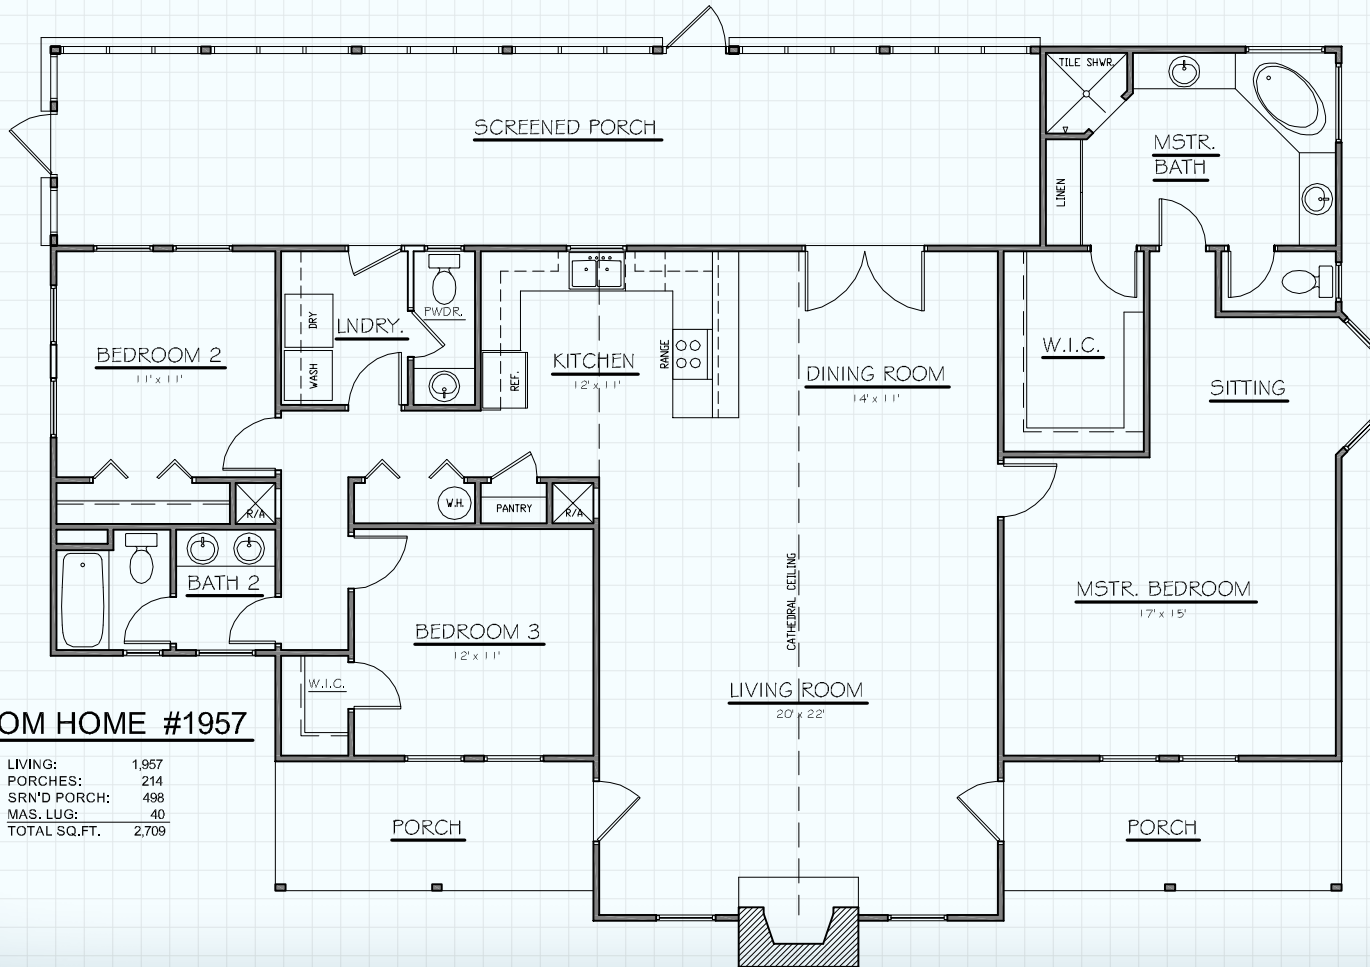

Hill Country
CLASSICS™
CUSTOM HOMES
Boerne Texas

34535 IH 10 West
 Boerne, TX 78006
 (830) 249-2920
 hillcountryclassics.com

CUSTOM HOME #1957

LIVING:	1,957
PORCHES:	214
SRN'D PORCH:	498
MAS. LUG:	40
TOTAL SQ.FT.	2,709