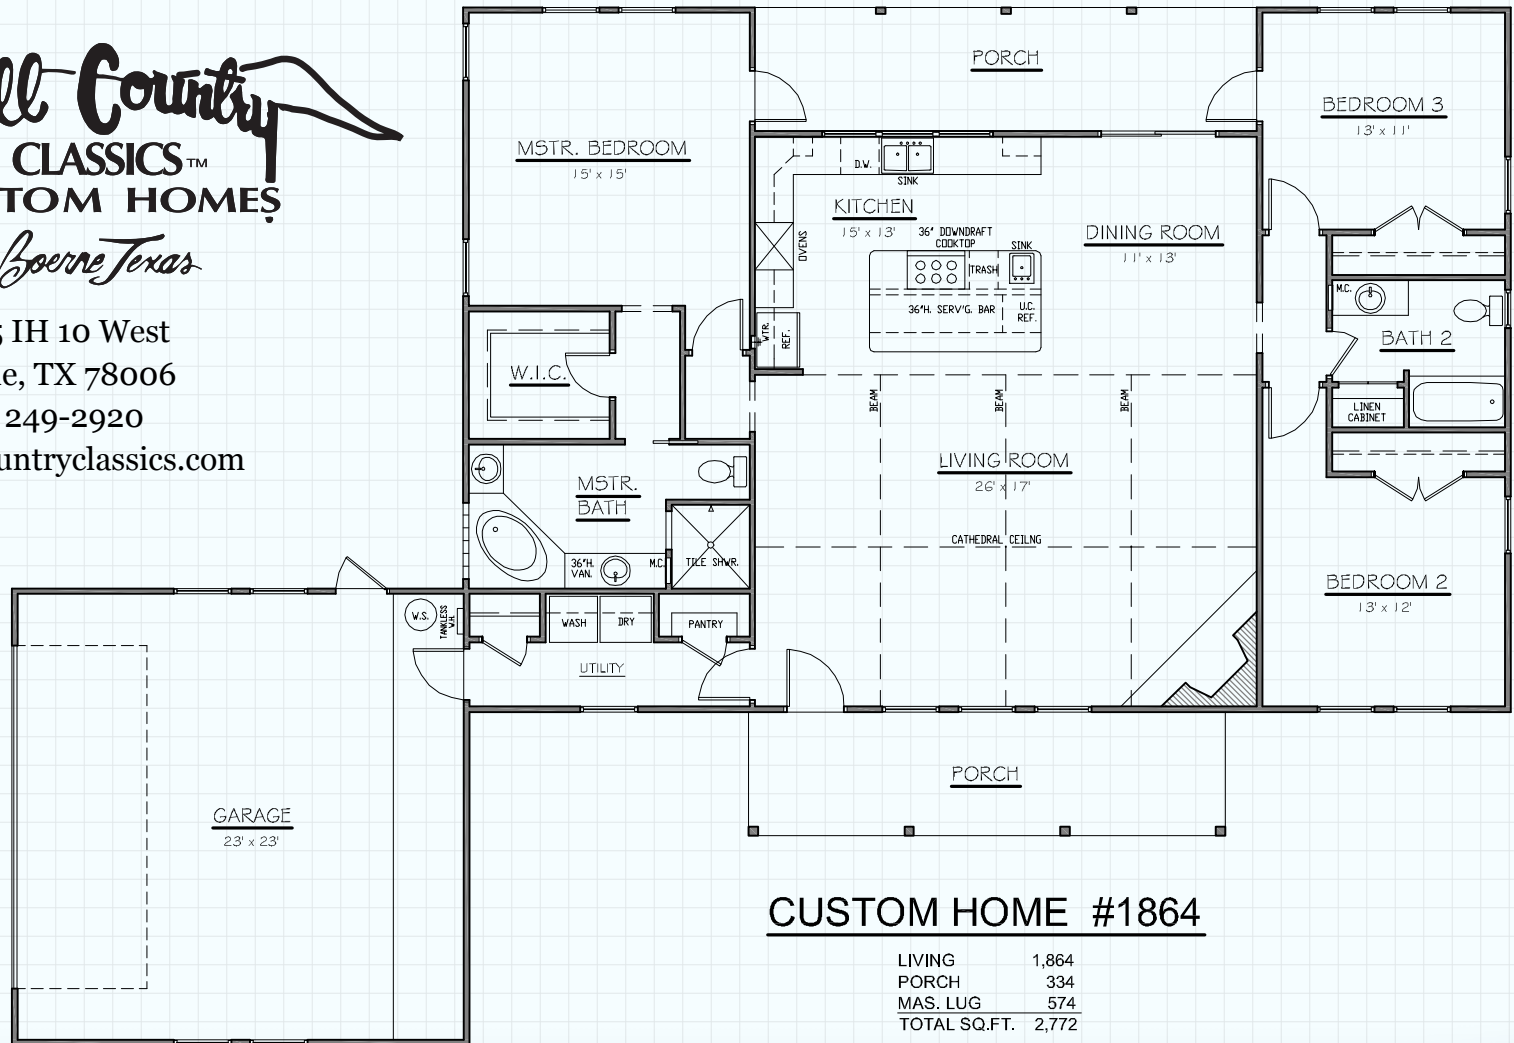

Hill Country
CLASSICS™
CUSTOM HOMES
Boerne Texas

34535 IH 10 West
Boerne, TX 78006
(830) 249-2920
hillcountryclassics.com

CUSTOM HOME #1864

LIVING	1,864
PORCH	334
MAS. LUG	574
TOTAL SQ.FT.	2,772