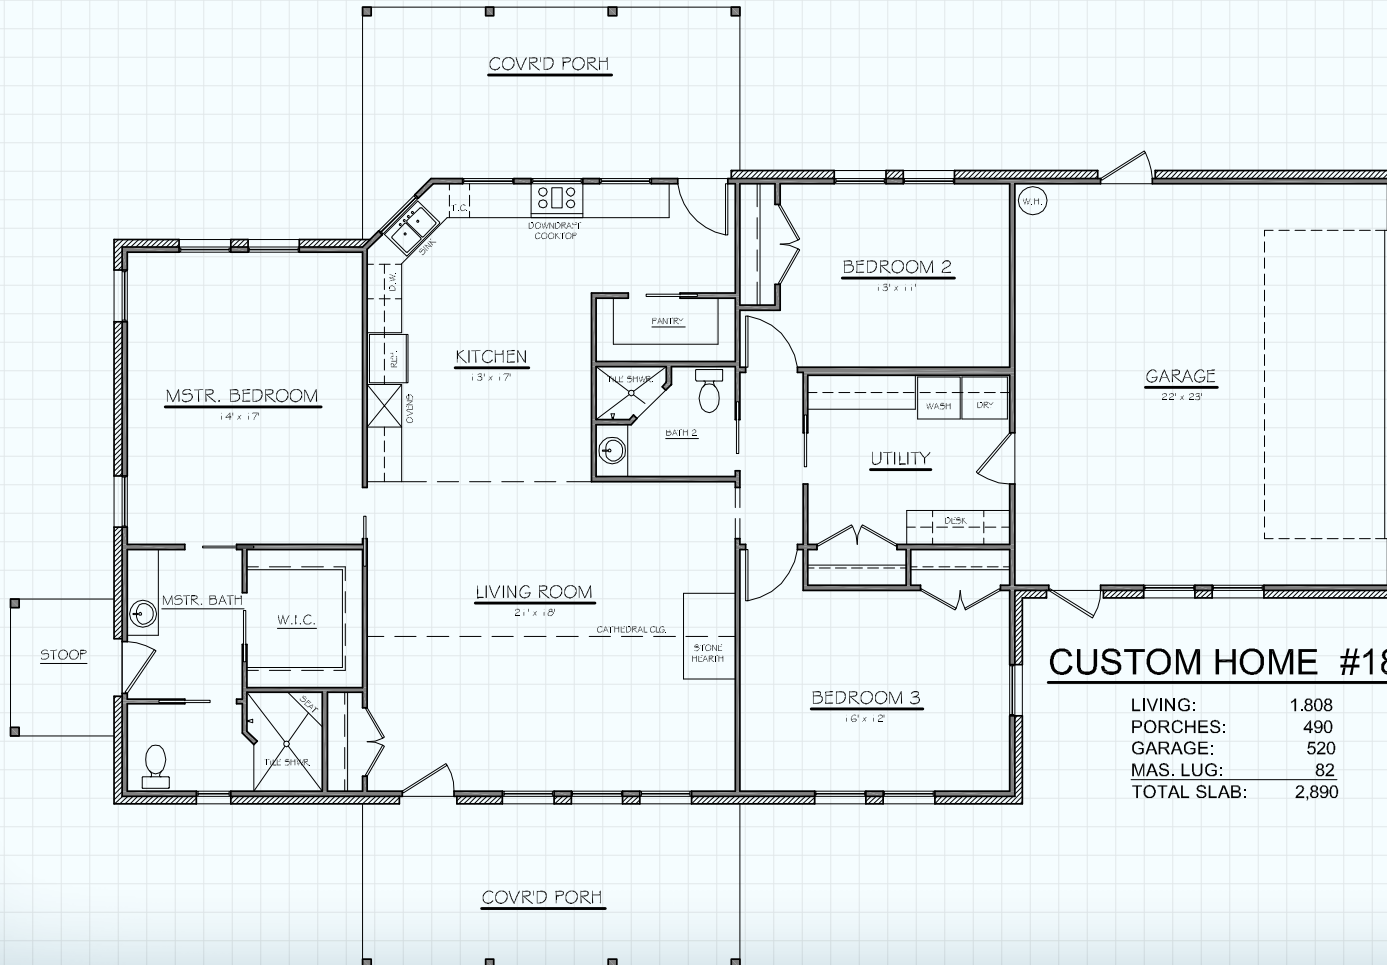

## CUSTOM HOME #1808

LIVING:	1,808
PORCHES:	490
GARAGE:	520
MAS. LUG:	82
TOTAL SLAB:	2,890