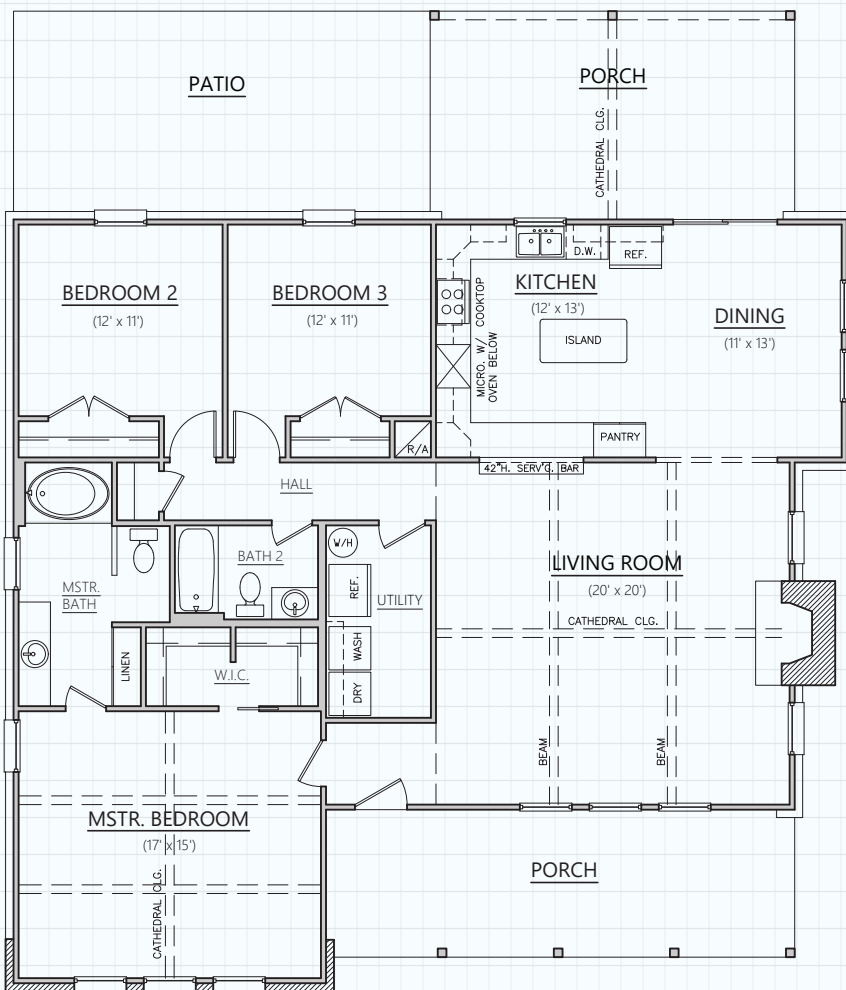

### CUSTOM HOME #1766

LIVING (A/C):	1,766 SQ. FT.
PORCHES:	482 SQ. FT.
MAS. LUG:	56 SQ. FT.
SLAB:	2,304 SQ. FT.