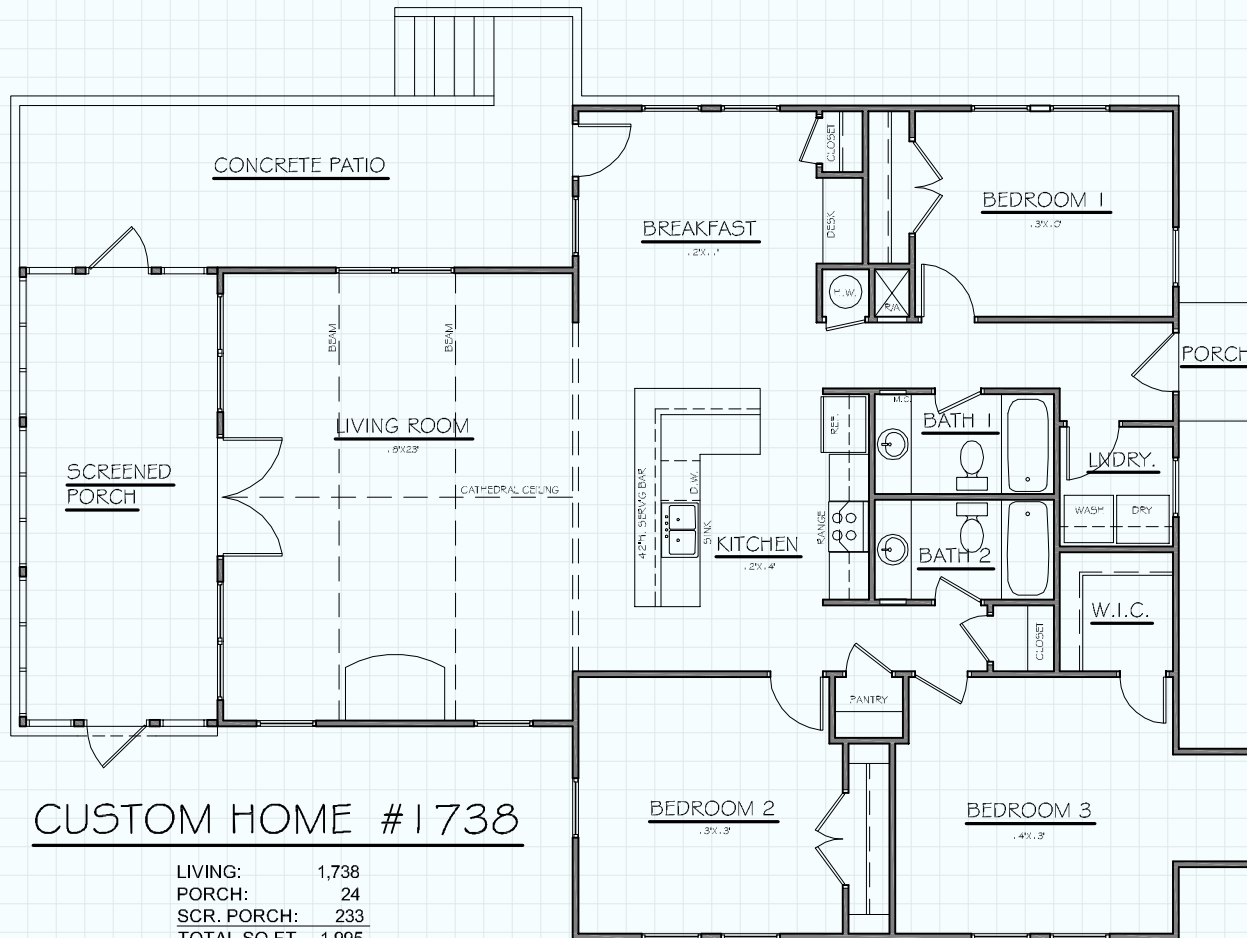

**Hill Country**  
**CLASSICS™**  
**CUSTOM HOMES**  
*Boerne Texas*

34535 IH 10 West  
 Boerne, TX 78006  
 (830) 249-2920  
 hillcountryclassics.com

**CUSTOM HOME #1738**

LIVING: 1,738  
 PORCH: 24  
 SCR. PORCH: 233  
 TOTAL SQ.FT. 1,995