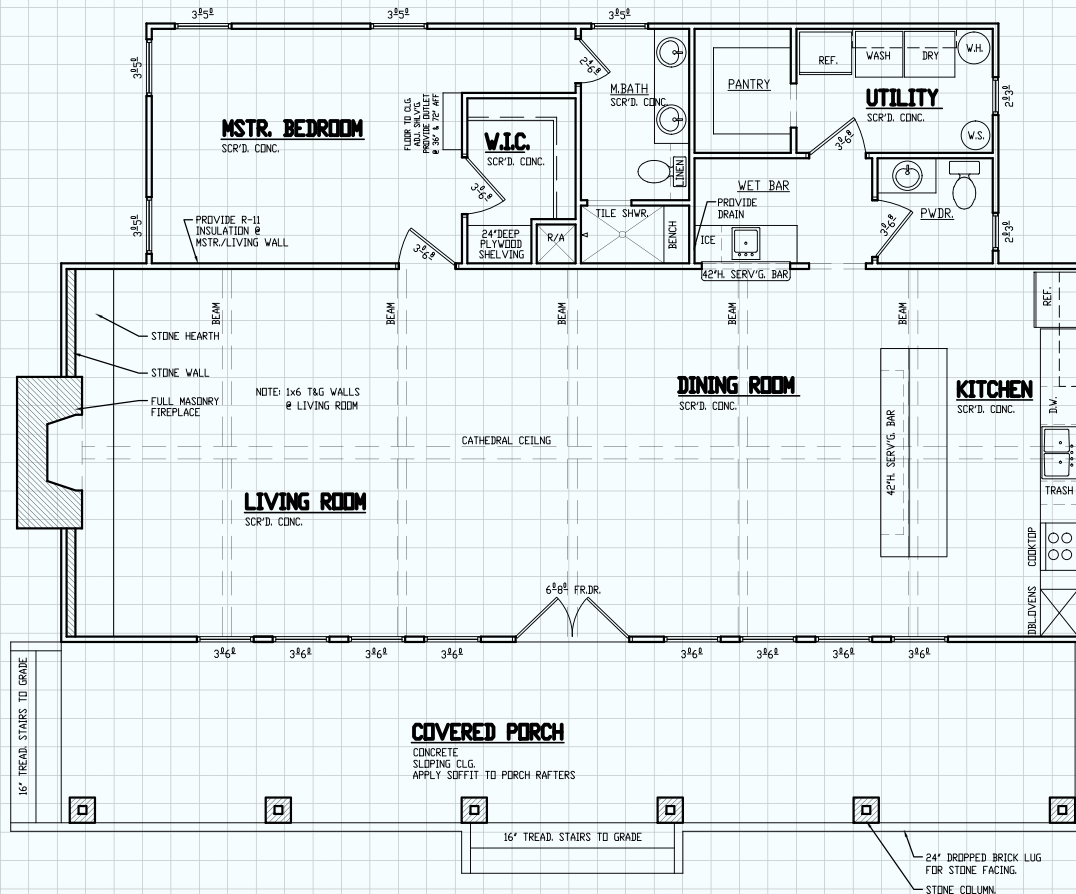

**Hill Country**  
**CLASSICS™**  
**CUSTOM HOMES**  
*Boerne Texas*

34535 IH 10 West  
 Boerne, TX 78006

(830) 249-2920

hillcountryclassics.com

**CUSTOM #1650**

1650 LIVING AREA  
 540 COVR'D PORCHES  
 2190 TOTAL SQ. FT.