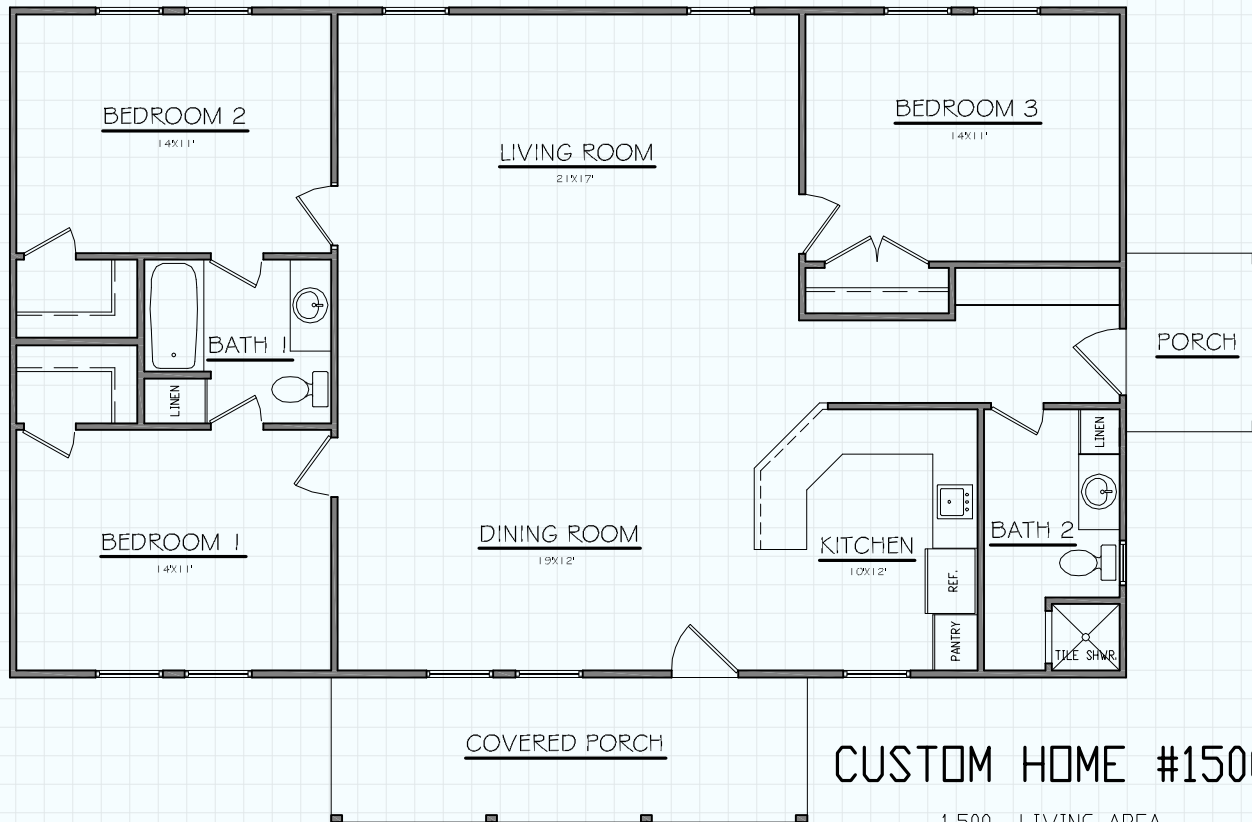

Hill Country
CLASSICS™
CUSTOM HOMES
Boerne Texas

34535 IH 10 West
 Boerne, TX 78006
 (830) 249-2920
 hillcountryclassics.com

CUSTOM HOME #1500

1,500 LIVING AREA
 187 PORCHES
 1,687 TOTAL SQ. FT.