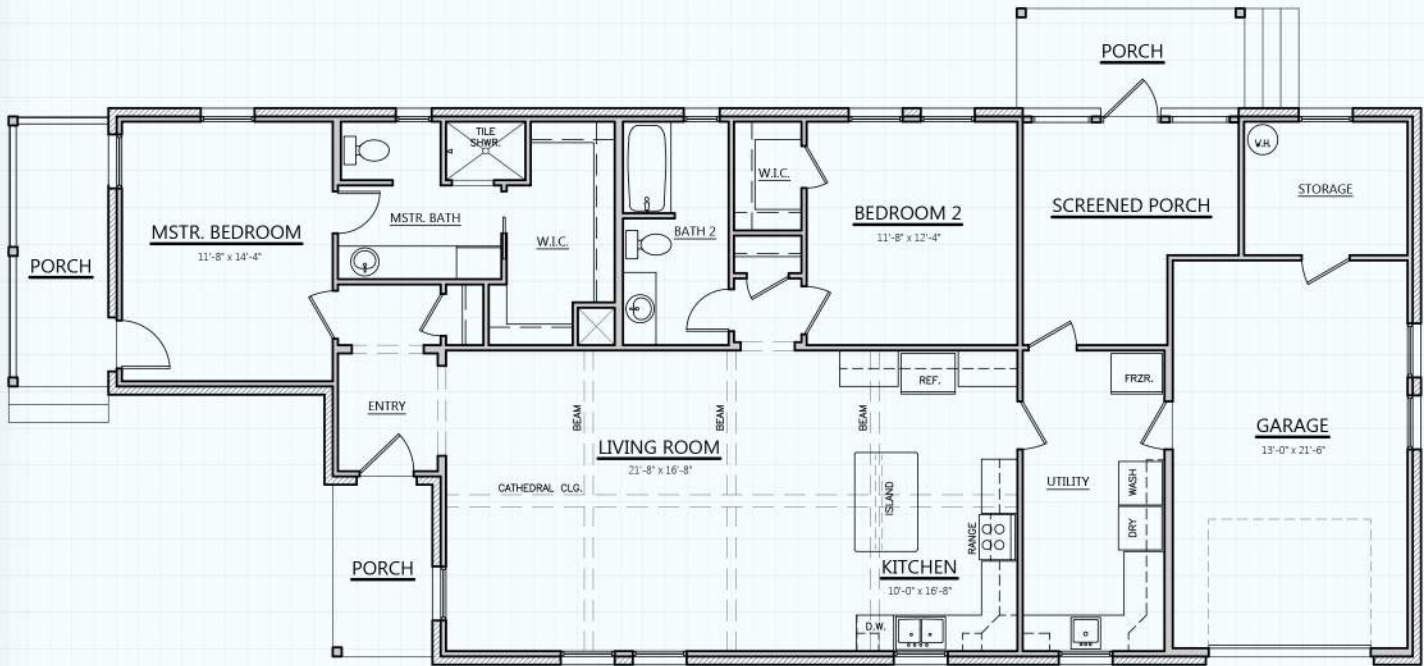

Hill Country CLASSICS™

CUSTOM HOMES

Boerne Texas

34535 IH 10 West
 Boerne, TX 78006
 (830) 249-2920
 hillcountryclassics.com

CUSTOM HOME #1414

LIVING (A/C):	1,414 SQ. FT.
PORCHES:	347 SQ. FT.
GARAGE:	385 SQ. FT.
MAS. LUG:	70 SQ. FT.
SLAB:	2,216 SQ. FT.