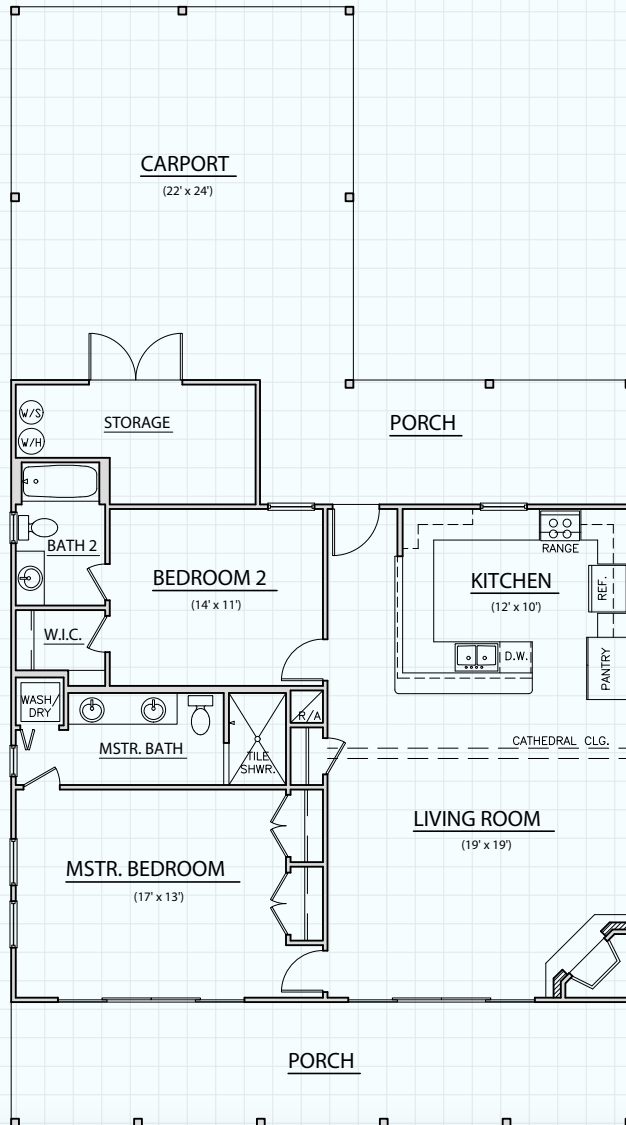

Hill Country
CLASSICS™
CUSTOM HOMES
Boerne Texas

34535 IH 10 West
 Boerne, TX 78006
 (830) 249-2920
 hillcountryclassics.com

CUSTOM HOME #1408

LIVING (A/C):	1,408 SQ. FT.
PORCHES:	512 SQ. FT.
CARPORT:	528 SQ. FT.
SLAB:	2,448 SQ. FT.