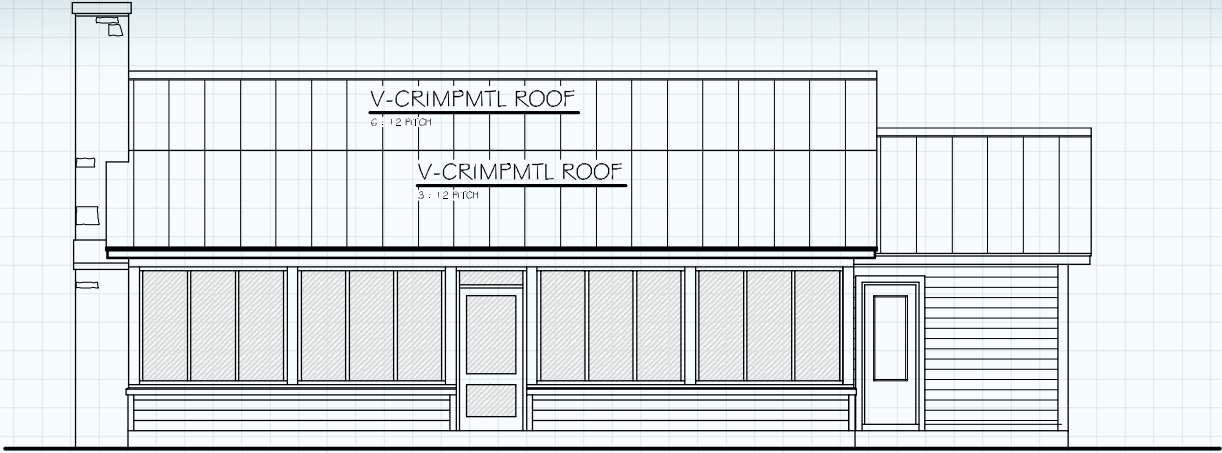

34535 IH 10 West  
Boerne, TX 78006  
(830) 249-2920  
hillcountryclassics.com

**CUSTOM HOME #1266**

LIVING	1,266
PORCHES	339
TOTAL SQ.FT.	1,605