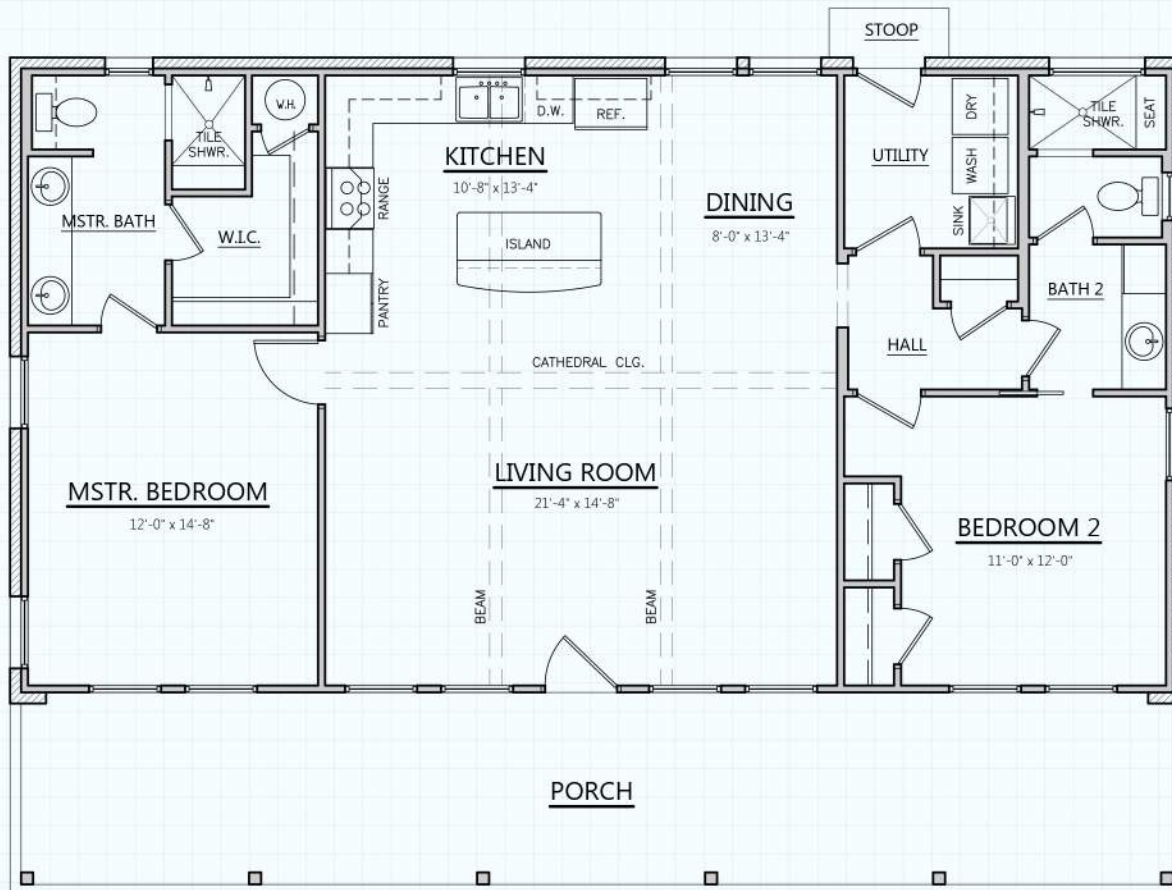

Hill Country
CLASSICS™
CUSTOM HOMES
Boerne Texas

34535 IH 10 West
 Boerne, TX 78006
 (830) 249-2920
 hillcountryclassics.com

CUSTOM HOME #1248

LIVING (A/C):	1,248 SQ. FT.
PORCHES:	396 SQ. FT.
MAS. LUG:	74 SQ. FT.
SLAB:	1,718 SQ. FT.