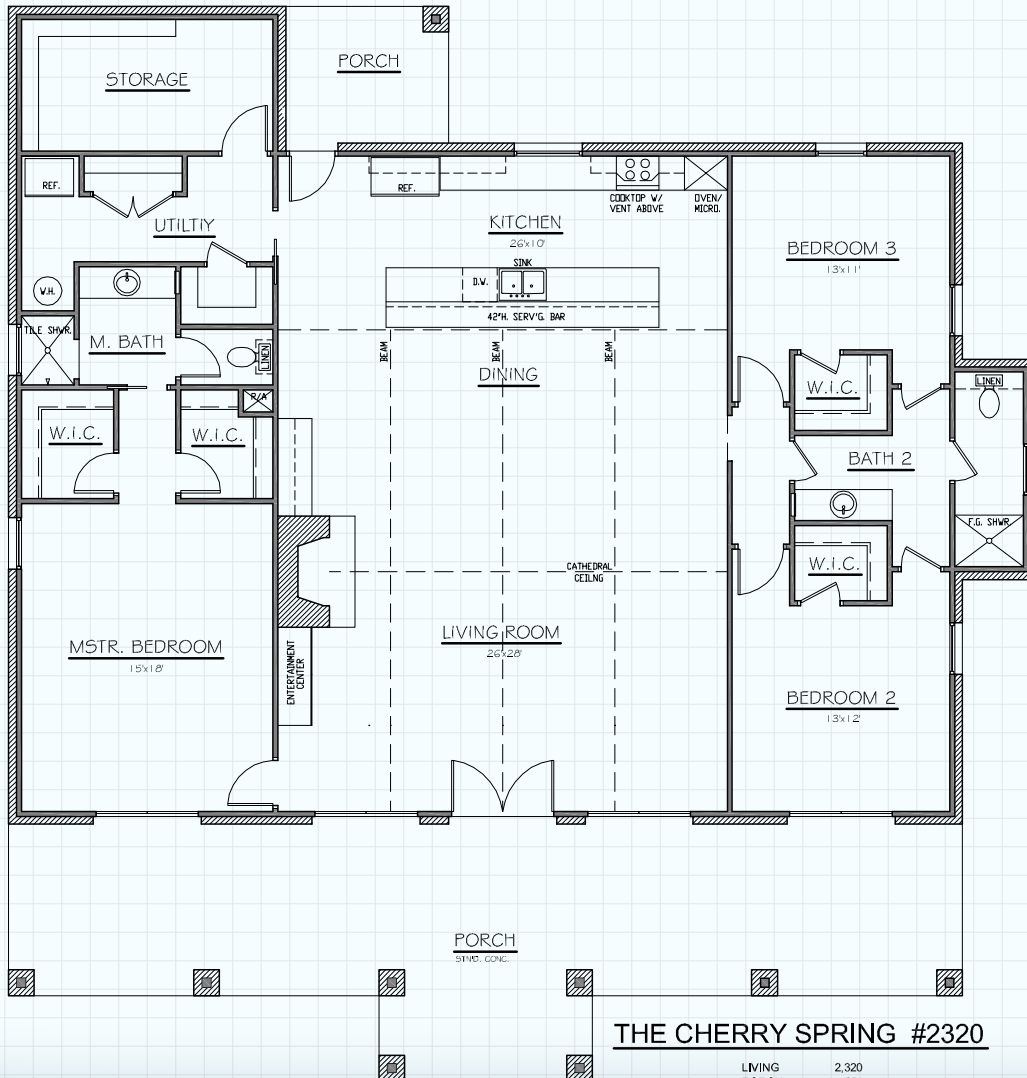

Hill Country
CLASSICS™
CUSTOM HOMES
Boerne Texas

34535 IH 10 West
 Boerne, TX 78006
 (830) 249-2920
 hillcountryclassics.com

THE CHERRY SPRING #2320

LIVING	2,320
PORCH	854
MAS. LUG	144
TOTAL SQ.FT.	3,118