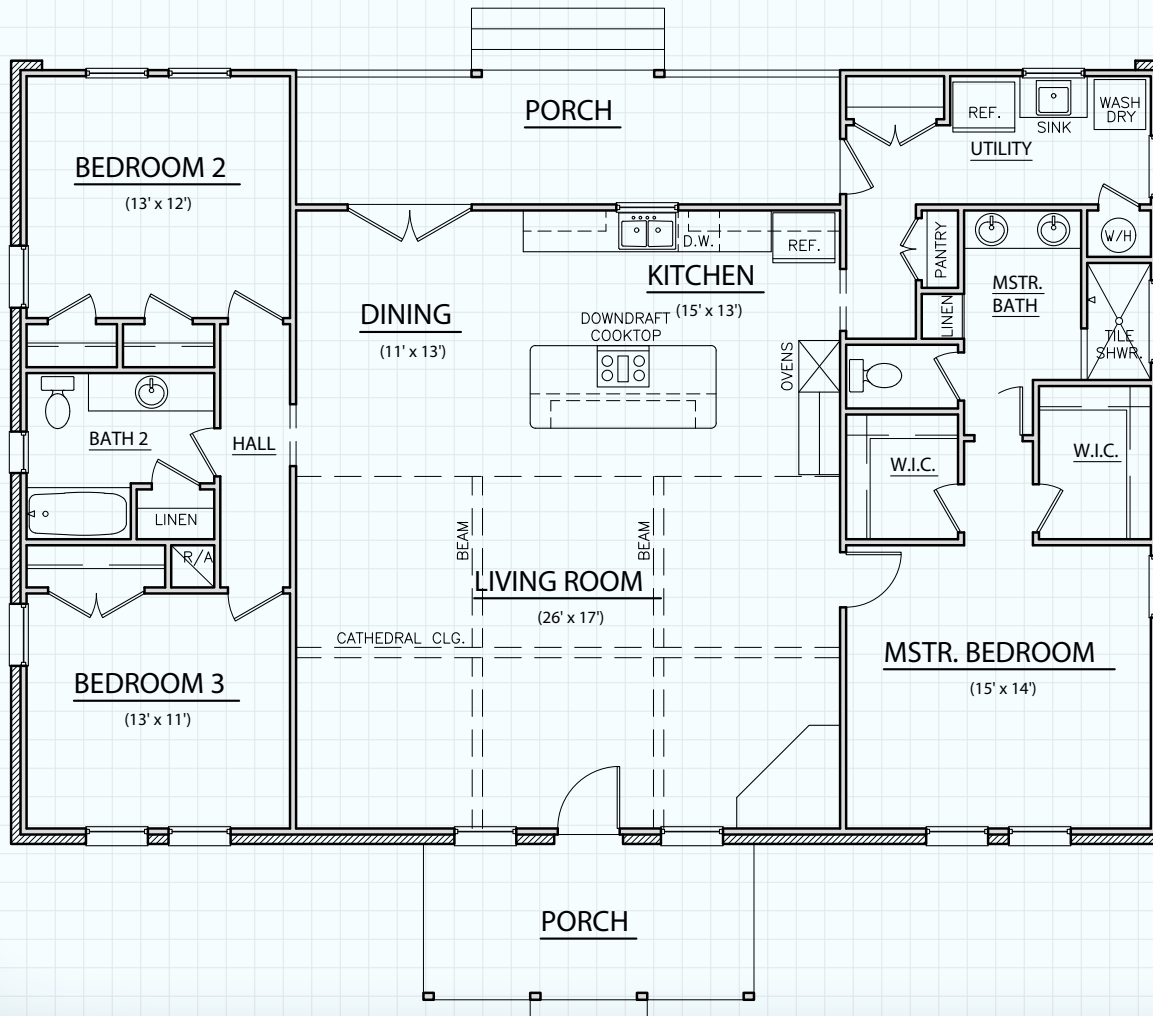

Hill Country
 CLASSICS™
 CUSTOM HOMES
Boerne Texas

34535 IH 10 West
 Boerne, TX 78006
 (830) 249-2920
 hillcountryclassics.com

CHERRY SPRING #1864

LIVING (A/C):	1,864 SQ. FT.
PORCHES:	300 SQ. FT.
MAS. LUG:	53 SQ. FT.
SLAB:	2,217 SQ. FT.