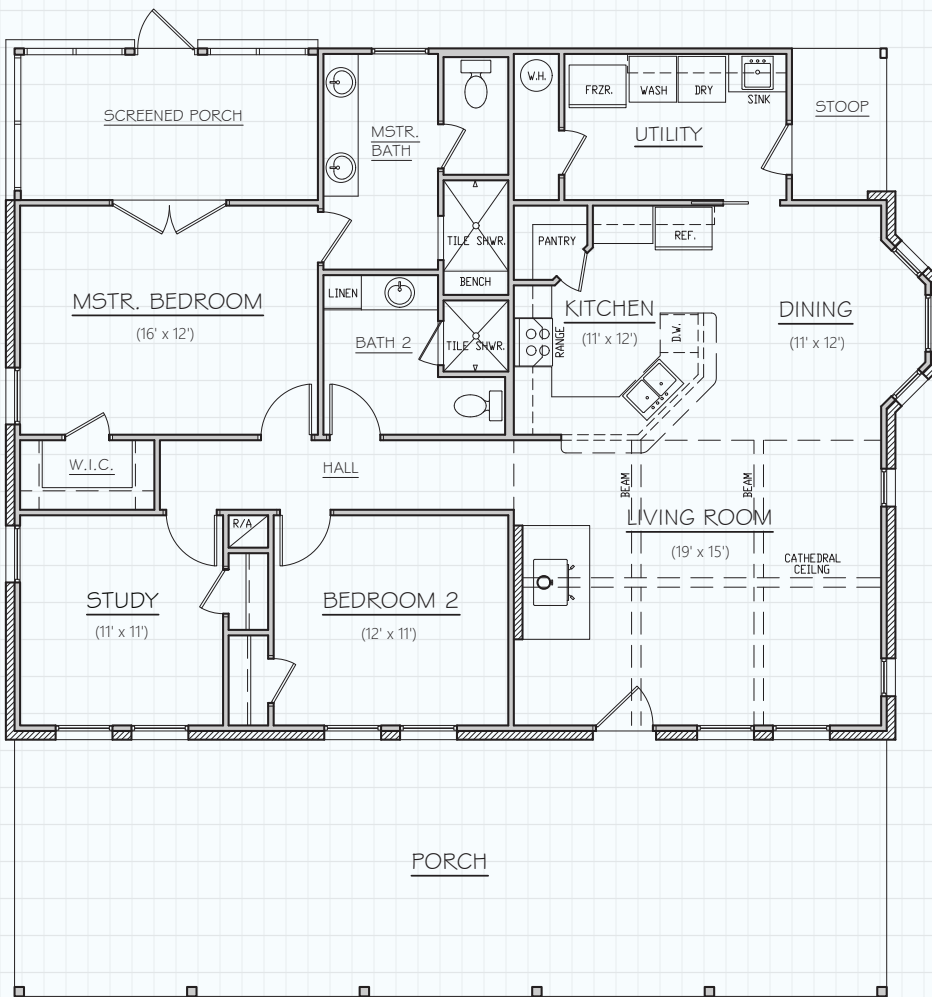

Hill Country CLASSICS™ CUSTOM HOMES

Boerne Texas

34535 IH 10 West
 Boerne, TX 78006
 (830) 249-2920
 hillcountryclassics.com

THE CASTROVILLE #1504

LIVING (A/C):	1,504 SQ. FT.
PORCHES:	772 SQ. FT.
CARPORT/STORAGE:	3622 SQ. FT.
MAS. LUG:	49 SQ. FT.
SLAB:	2,352 SQ. FT.