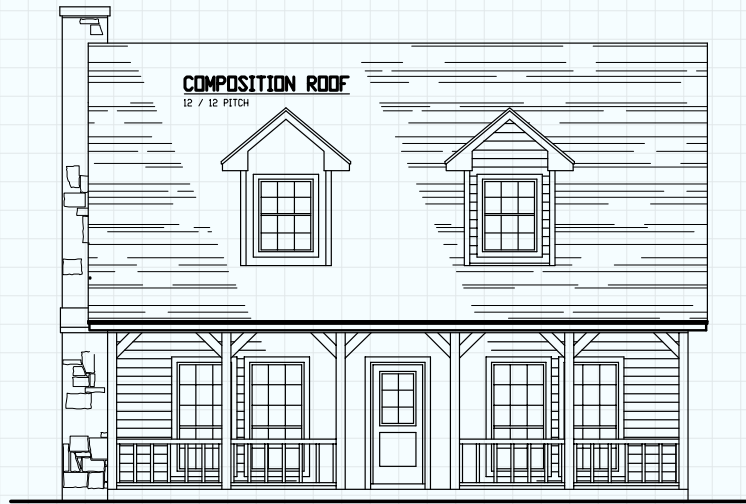

# Hill Country CLASSICS™ CUSTOM HOMES

Boerne Texas

34535 IH 10 West  
 Boerne, TX 78006  
 (830) 249-2920  
 hillcountryclassics.com

## THE CAPTAIN SCHREINER #2372

FIRST FLOOR 1,379  
 SECOND FLOOR 993  
 PORCHES 208  
 SLAB 1,618  
 TOTAL SQ.FT. 2,611