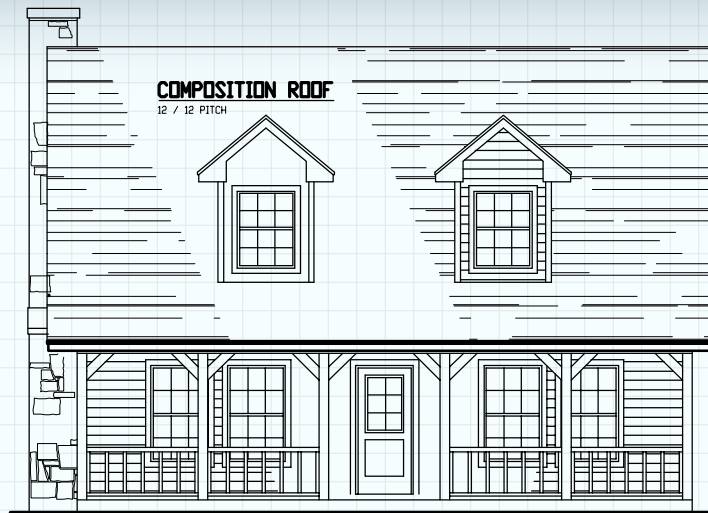

34535 IH 10 West  
 Boerne, TX 78006

(830) 249-2920

hillcountryclassics.com

FIRST FLOOR

SECOND FLOOR

**THE CAPT. SCHREINER #2227**

FIRST FLOOR	1,259
SECOND FLOOR	998
PORCHES	301
<b>TOTAL SQ.FT.</b>	<b>2,558</b>