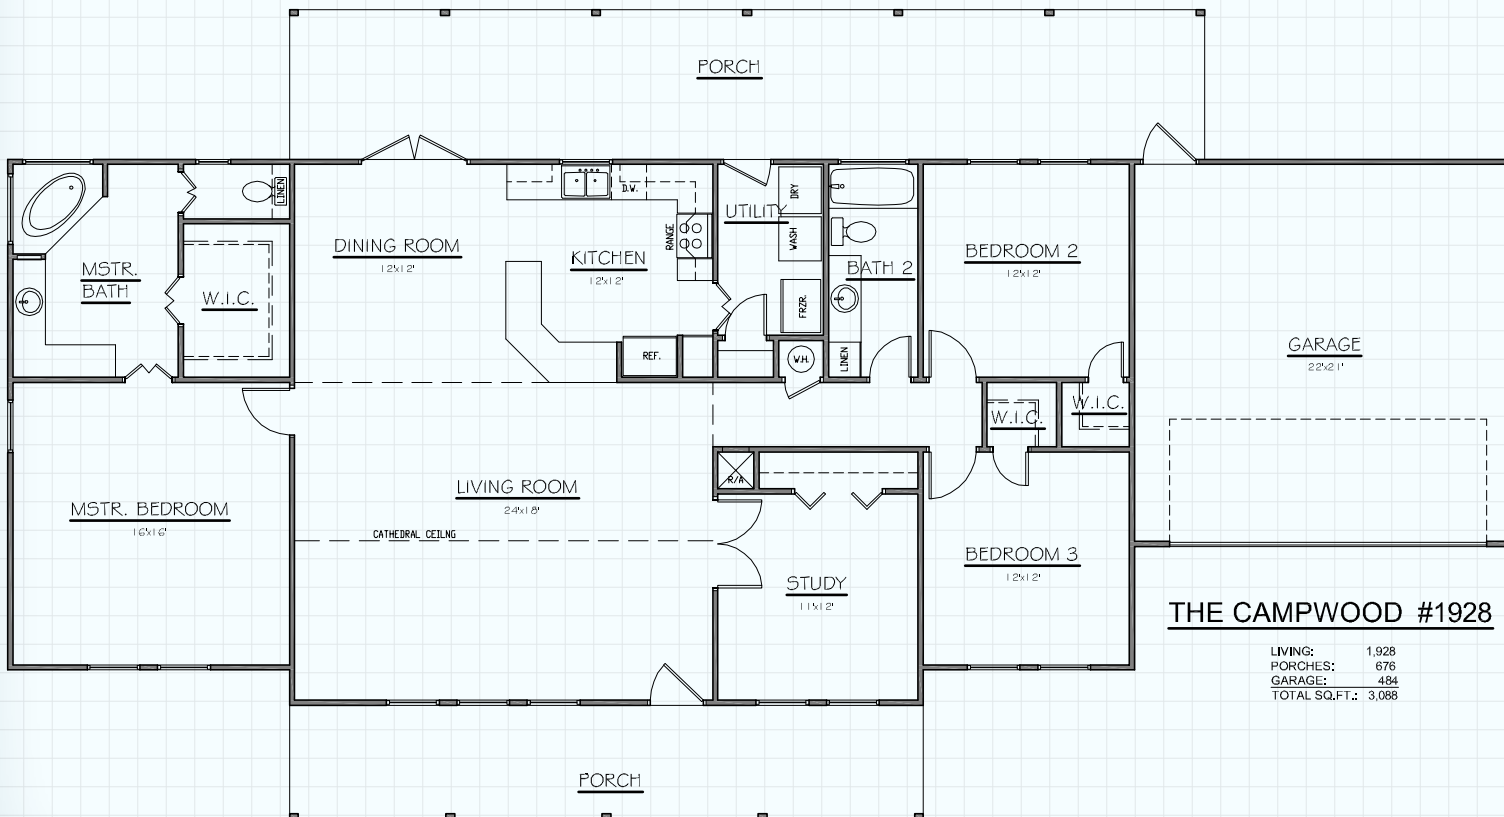

## THE CAMPWOOD #1928

LIVING: 1,928  
PORCHES: 676  
GARAGE: 484  
TOTAL SQ.FT.: 3,088